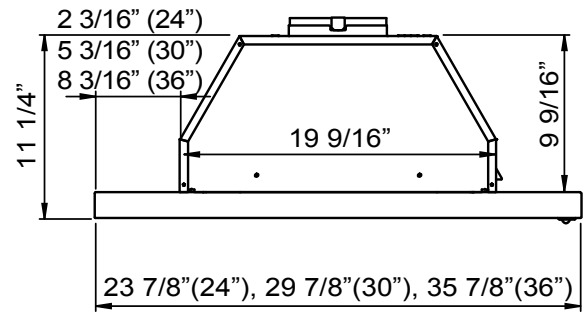

White trim

FRONT

SIDE

TOP

MODEL

Stainless Steel trim* w/ Glass	ZPI-E24BG290	ZPI-E24BG	ZPI-E30BG290	ZPI-E30BG	ZPI-E36BG290	ZPI-E36BG
White trim* w/ Glass	ZPI-E24BW290	ZPI-E24BW	ZPI-E30BW290	ZPI-E30BW		
Size	24"	24"	30"	30"	36"	36"

BLOWER PERFORMANCE

Blower CFM (Min. - Max.)	180 - 290	230 - 500	180 - 290	230 - 500	180 - 290	230 - 500
Sones (Min. - Max.)	1.3 - 3.2	1.7 - 5.3	1.3 - 3.2	1.7 - 5.3	1.3 - 3.2	1.7 - 5.3

FEATURES

Controls	Mechanical Slide	Mechanical Slide	Mechanical Slide	Mechanical Slide	Mechanical Slide	Mechanical Slide
Speed Levels	3	3	3	3	3	3
Auto Delay-Off	No	No	No	No	No	No
Lighting	LumiLight LED, 6W x1	LumiLight LED, 6W x1	LumiLight LED, 6W x2	LumiLight LED, 6W x2	LumiLight LED, 6W x2	LumiLight LED, 6W x2
Dual-Level Lighting	Yes	Yes	Yes	Yes	Yes	Yes
Filters	Aluminum Mesh x1	Aluminum Mesh x1	Aluminum Mesh x1	Aluminum Mesh x1	Aluminum Mesh x1	Aluminum Mesh x1
Recirculating Option	Yes	Yes	Yes	Yes	Yes	Yes

DUCT SPECIFICATIONS

Vertical Internal Blower	6" Round	6" Round	6" Round	6" Round	6" Round	6" Round
Horizontal Internal Blower	6" Round	6" Round	6" Round	6" Round	6" Round	6" Round
AC POWER	120V, 60Hz at Max. 2A	120V, 60Hz at Max. 3A	120V, 60Hz at Max. 2A	120V, 60Hz at Max. 3A	120V, 60Hz at Max. 2A	120V, 60Hz at Max. 3A

*Refers to handle color. Body is painted gray.

**Mounting height refers to distance between top of a 36" tall cooking surface and bottom of hood.

CABINET CUT-OUT

*Measured from front of doors in a frameless cabinet
or front of cabinet bottom in a framed cabinet.