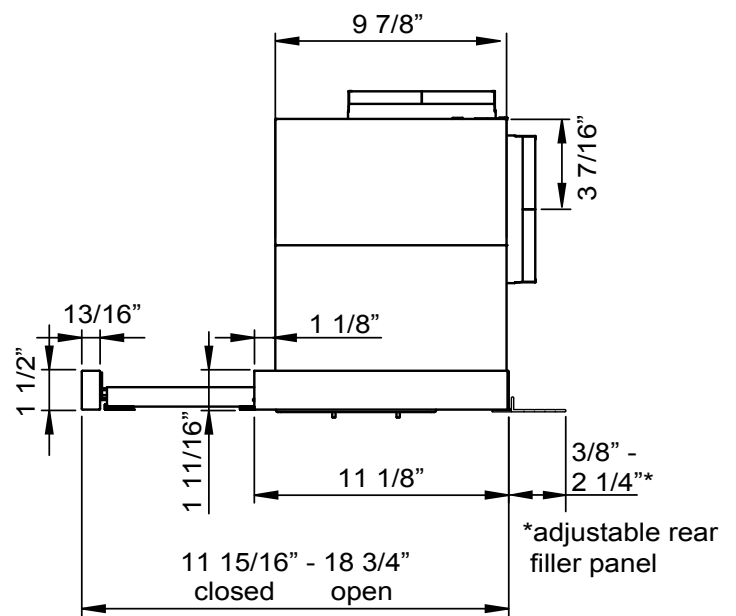

White trim

FRONT

SIDE

TOP

MODEL

Stainless Steel trim* w/ Glass	ZPI-E24BG290	ZPI-E24BG	ZPI-E30BG290	ZPI-E30BG	ZPI-E36BG290	ZPI-E36BG
White trim* w/ Glass	ZPI-E24BW290	ZPI-E24BW	ZPI-E30BW290	ZPI-E30BW		
Size	24"	24"	30"	30"	36"	36"

BLOWER PERFORMANCE

Blower CFM (Min. - Max.)	180 - 290	230 - 500	180 - 290	230 - 500	180 - 290	230 - 500
Sones (Min. - Max.)	1.3 - 3.2	1.7 - 5.3	1.3 - 3.2	1.7 - 5.3	1.3 - 3.2	1.7 - 5.3

FEATURES

Controls	Mechanical Slide	Mechanical Slide	Mechanical Slide	Mechanical Slide	Mechanical Slide	Mechanical Slide
Speed Levels	3	3	3	3	3	3
Auto Delay-Off	No	No	No	No	No	No
Lighting	LumiLight LED, 6W x1	LumiLight LED, 6W x1	LumiLight LED, 6W x2	LumiLight LED, 6W x2	LumiLight LED, 6W x2	LumiLight LED, 6W x2
Dual-Level Lighting	Yes	Yes	Yes	Yes	Yes	Yes
Filters	Aluminum Mesh x1	Aluminum Mesh x1	Aluminum Mesh x1	Aluminum Mesh x1	Aluminum Mesh x1	Aluminum Mesh x1
Recirculating Option	Yes	Yes	Yes	Yes	Yes	Yes

DUCT SPECIFICATIONS

Vertical Internal Blower	6" Round	6" Round	6" Round	6" Round	6" Round	6" Round
Horizontal Internal Blower	6" Round	6" Round	6" Round	6" Round	6" Round	6" Round
AC POWER	120V, 60Hz at Max. 2A	120V, 60Hz at Max. 3A	120V, 60Hz at Max. 2A	120V, 60Hz at Max. 3A	120V, 60Hz at Max. 2A	120V, 60Hz at Max. 3A

*Refers to handle color. Body is painted gray.

**Mounting height refers to distance between top of a 36" tall cooking surface and bottom of hood.

CABINET CUT-OUT

*Measured from front of doors in a frameless cabinet
or front of cabinet bottom in a framed cabinet.