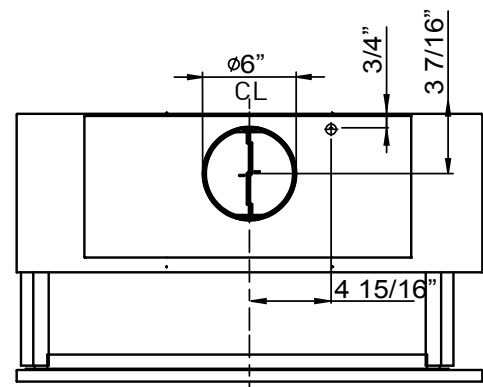

White trim

FRONT

SIDE

TOP

MODEL

Stainless Steel trim* w/ Glass	ZPI-E24BG290	ZPI-E24BG	ZPI-E30BG290	ZPI-E30BG	ZPI-E36BG290	ZPI-E36BG
White trim* w/ Glass	ZPI-E24BW290	ZPI-E24BW	ZPI-E30BW290	ZPI-E30BW		
Size	24"	24"	30"	30"	36"	36"

BLOWER PERFORMANCE

Blower CFM (Min. - Max.)	180 - 290	230 - 500	180 - 290	230 - 500	180 - 290	230 - 500
Sones (Min. - Max.)	1.3 - 3.2	1.7 - 5.3	1.3 - 3.2	1.7 - 5.3	1.3 - 3.2	1.7 - 5.3

FEATURES

Controls	Mechanical Slide	Mechanical Slide	Mechanical Slide	Mechanical Slide	Mechanical Slide	Mechanical Slide
Speed Levels	3	3	3	3	3	3
Auto Delay-Off	No	No	No	No	No	No
Lighting	LumiLight LED, 6W x1	LumiLight LED, 6W x1	LumiLight LED, 6W x2	LumiLight LED, 6W x2	LumiLight LED, 6W x2	LumiLight LED, 6W x2
Dual-Level Lighting	Yes	Yes	Yes	Yes	Yes	Yes
Filters	Aluminum Mesh x1	Aluminum Mesh x1	Aluminum Mesh x1	Aluminum Mesh x1	Aluminum Mesh x1	Aluminum Mesh x1
Recirculating Option	Yes	Yes	Yes	Yes	Yes	Yes

DUCT SPECIFICATIONS

Vertical Internal Blower	6" Round	6" Round	6" Round	6" Round	6" Round	6" Round
Horizontal Internal Blower	6" Round	6" Round	6" Round	6" Round	6" Round	6" Round
AC POWER	120V, 60Hz at Max. 2A	120V, 60Hz at Max. 3A	120V, 60Hz at Max. 2A	120V, 60Hz at Max. 3A	120V, 60Hz at Max. 2A	120V, 60Hz at Max. 3A

*Refers to handle color. Body is painted gray.

**Mounting height refers to distance between top of a 36" tall cooking surface and bottom of hood.

CABINET CUT-OUT

*Measured from front of doors in a frameless cabinet
or front of cabinet bottom in a framed cabinet.