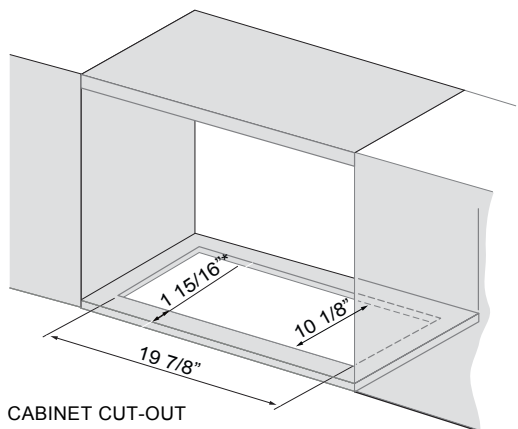

MOUNTING HEIGHT RANGE**

Electrical Cooktop	20" - 32"	20" - 32"	20" - 32"	20" - 32"	20" - 32"	20" - 32"
Gas Cooktop	24" - 32"	24" - 32"	24" - 32"	24" - 32"	24" - 32"	24" - 32"

WARRANTY

3 years parts, 1 year labor	3 years parts, 1 year labor	3 years parts, 1 year labor	3 years parts, 1 year labor	3 years parts, 1 year labor	3 years parts, 1 year labor	3 years parts, 1 year labor
--------------------------------	--------------------------------	--------------------------------	--------------------------------	--------------------------------	--------------------------------	--------------------------------

*Refers to handle color. Body is painted gray.

**Mounting height refers to distance between top of a 36" tall cooking surface and bottom of hood.

CABINET CUT-OUT

*Measured from front of doors in a frameless cabinet
or front of cabinet bottom in a framed cabinet.