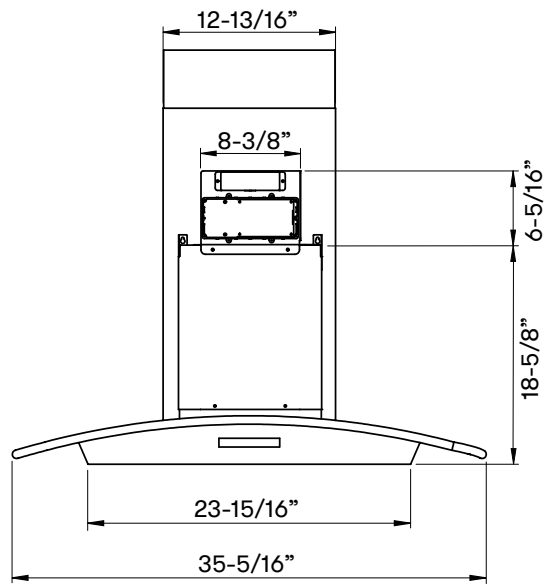

FRONT

SIDE

TOP

ACT™ **POWERWAVE™**

MODEL

Glass Canopy	ZMI-M90CG
Stainless Steel Canopy	ZMI-M90CS
Size	36"

BLOWER PERFORMANCE

Blower CFM (Min. - Max.)	200 - 700
Sones (Min. - Max.)	0.8 - 6
ACT 590 CFM (Min. - Max.)	200 - 590
ACT 390 CFM (Min. - Max.)	200 - 390
ACT 290 CFM (Min. - Max.)	200 - 290