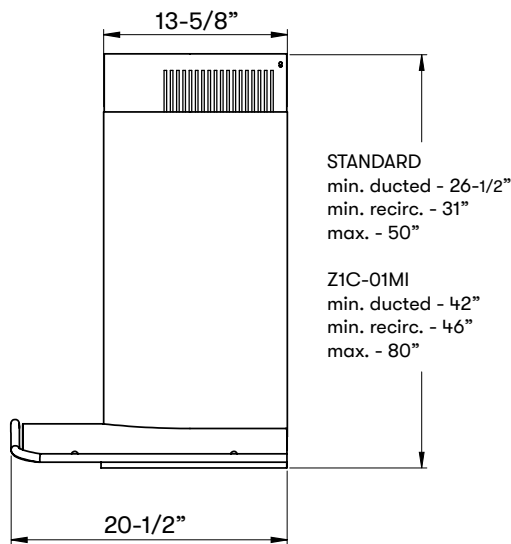

	INTERNAL BLOWER STANDARD	INTERNAL BLOWER with ACT™ AIRFLOW CONTROL TECHNOLOGY™*		
Min. - Max. CFM	200 - 700	200 - 590	200 - 390	200 - 290
Min. - Max. Sones	0.8 - 6	*AIRFLOW CONTROL TECHNOLOGY™ (ACT™) is an exclusive feature built into specific Zephyr hoods which can limit the maximum blower CFM to meet local code requirements.		

FRONT

SIDE

TOP

ACT™ **POWERWAVE™**

MODEL

Glass Canopy	ZMI-M90CG
Stainless Steel Canopy	ZMI-M90CS
Size	36"

BLOWER PERFORMANCE

Blower CFM (Min. - Max.)	200 - 700
Sones (Min. - Max.)	0.8 - 6
ACT 590 CFM (Min. - Max.)	200 - 590
ACT 390 CFM (Min. - Max.)	200 - 390
ACT 290 CFM (Min. - Max.)	200 - 290