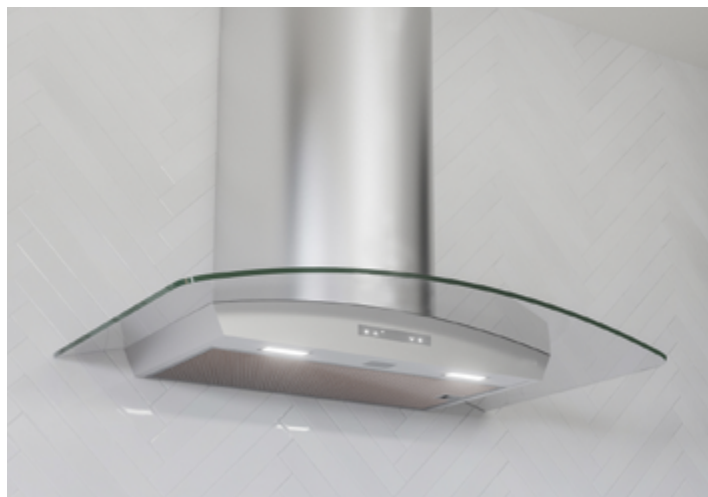

INTERNAL BLOWER STANDARD	INTERNAL BLOWER with ACT™ AIRFLOW CONTROL TECHNOLOGY™*		
Min. - Max. CFM	200 - 700	200 - 590	200 - 390	200 - 290
Min. - Max. Sones	0.8 - 6	*AIRFLOW CONTROL TECHNOLOGY™ (ACT™) is an exclusive feature built into specific Zephyr hoods which can limit the maximum blower CFM to meet local code requirements.		

FRONT