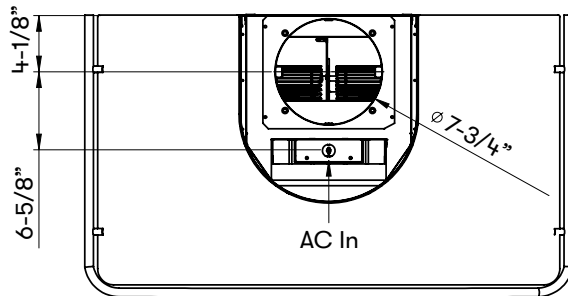

FRONT

SIDE

TOP

ACT™ **POWERWAVE™**

MODEL

Glass Canopy	ZMI-M90CG
Stainless Steel Canopy	ZMI-M90CS
Size	36"

BLOWER PERFORMANCE

Blower CFM (Min. - Max.)	200 - 700
Sones (Min. - Max.)	0.8 - 6
ACT 590 CFM (Min. - Max.)	200 - 590
ACT 390 CFM (Min. - Max.)	200 - 390
ACT 290 CFM (Min. - Max.)	200 - 290