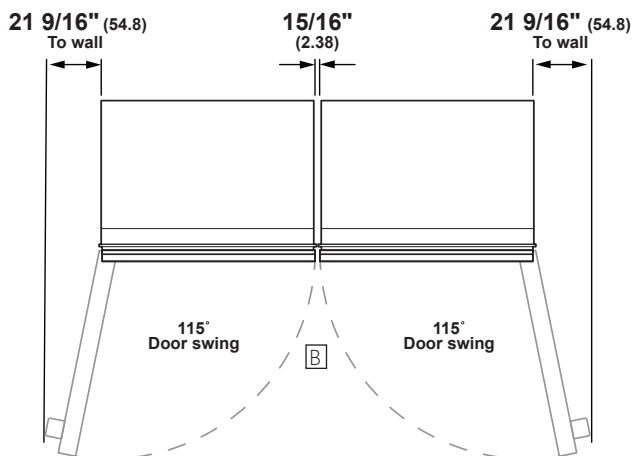

DUAL PRODUCT CLEARANCES

**Dimensions based on handle height of 2 9/16" (6.5) and a hand clearance of 2" (5.1).