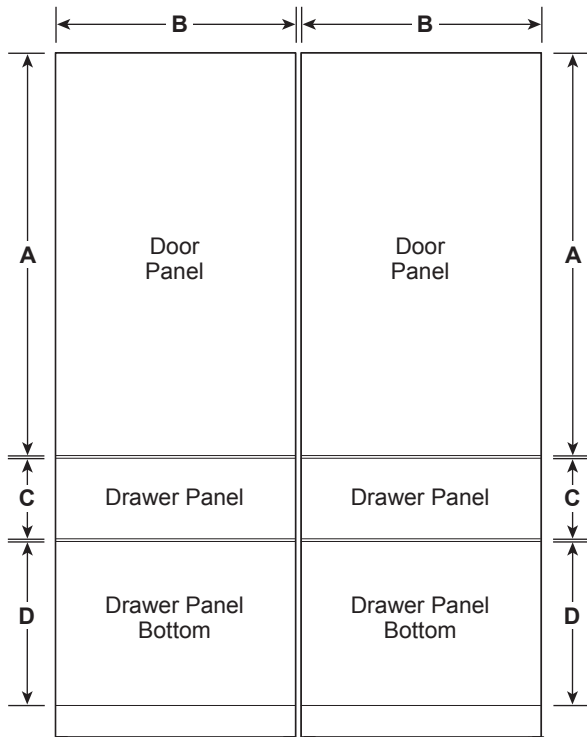

Panels and handles are sold separately.

SPECIFICATIONS

Overall Width	35 3/4" (90.8 cm)
Overall Height	83 7/8" (213 cm)
Overall Depth	24 3/4" (62.9 cm)
Door Clearance	see TOP VIEW **Dim A
Cutout Width	36" (91.4 cm)
Cutout Height	84" (213.4 cm)
Cutout Depth	25" (63.5 cm)
Net Weight (approx)	550 lbs (250 kg)

ZKMV Unification Kit is required for all dual installations with this product.

DUAL PRODUCT CLEARANCES

**Dimensions based on handle height of 2 9/16" (6.5) and a hand clearance of 2" (5.1).

FLUSH 3/4" PANEL DIMENSIONS DUAL INSTALLATION

36" BOTTOM FREEZER (LEFT-HAND DOOR SWING), ZIC363IPVLH
 36" BOTTOM FREEZER (RIGHT-HAND DOOR SWING), ZIC363IPVRH

PANEL DIMENSIONS

A	B	C	D
49 3/8"	35 13/16"	9 11/16"	20 9/16"

INTEGRATED INSTALLATION

HELPFUL TIPS