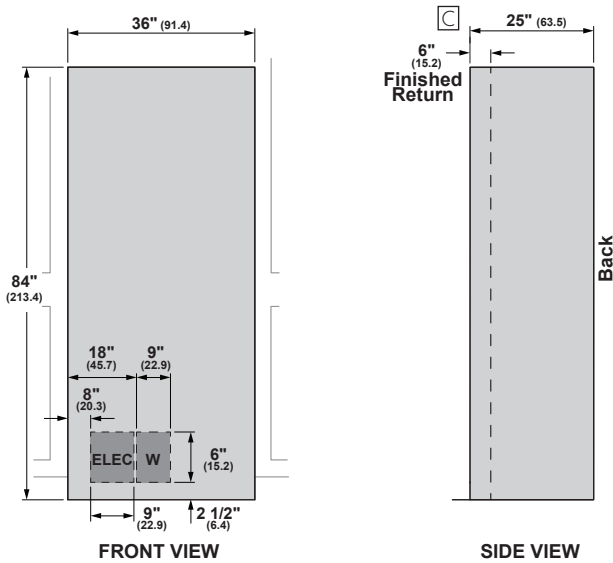

Panels and handles are sold separately.

SPECIFICATIONS

Overall Width	35 3/4" (90.8 cm)
Overall Height	83 7/8" (213 cm)
Overall Depth	24 3/4" (62.9 cm)
Door Clearance	see TOP VIEW **Dim A
Cutout Width	36" (91.4 cm)
Cutout Height	84" (213.4 cm)
Cutout Depth	25" (63.5 cm)
Net Weight (approx)	550 lbs (250 kg)

WARNING:

When installing appliance, you must use and follow the product installation instructions. These can be found with unit or on web at monogram.com.

OVERALL DIMENSIONS

FRONT VIEW

SIDE VIEW

*Depth dimension without handle. Statement handle adds 2 9/16" depth. Minimalist handle adds 2 1/8" depth.
**Includes 3/4" door panel

Door Angle	Dim A	
	Door	Handle
90°	2 3/16" (5.6)	6 3/4" (17.1)
115°	17 11/16" (44.9)	21 9/16" (54.8)

** Allow 4 9/16" (11.6) min clearance to a adjacent wall from cutout

** Dimensions based on handle height of 2 9/16" (6.5)

Dimensions in parentheses are in centimeters unless otherwise noted. Actual product dimensions may vary due to manufacturing tolerances.

SINGLE INSTALLATION

FLUSH 3/4" THICK PANEL DIMENSIONS SINGLE INSTALLATION