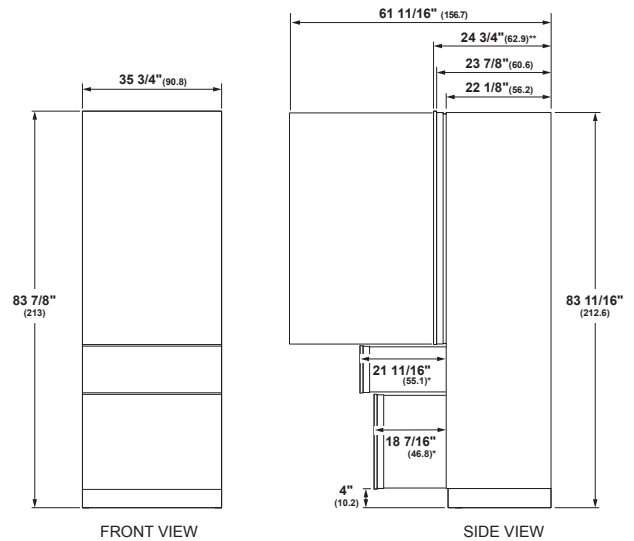

OVERALL DIMENSIONS

FRONT VIEW

SIDE VIEW

*Depth dimension without handle. Statement handle adds 2 9/16" depth. Minimalist handle adds 2 1/8" depth.
**Includes 3/4" door panel