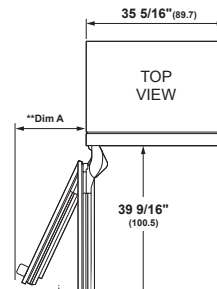

Door Angle	Dim A	
	Door	Handle
90°	2 3/16" (5.6)	6 3/4" (17.1)
115°	17 11/16" (44.9)	21 9/16" (54.8)

** Dimensions based on handle height of 2 9/16" (6.5)

Dimensions in parentheses are in centimeters unless otherwise noted. Actual product dimensions may vary due to manufacturing tolerances.