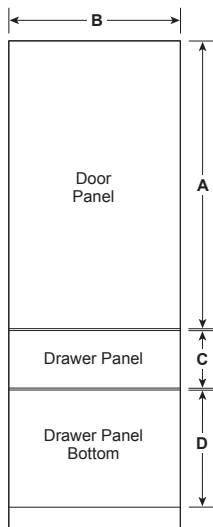

Panels and handles are sold separately.

SPECIFICATIONS

Overall Width	35 3/4" (90.8 cm)
Overall Height	83 7/8" (213 cm)
Overall Depth	24 3/4" (62.9 cm)
Door Clearance	see TOP VIEW **Dim A
Cutout Width	36" (91.4 cm)
Cutout Height	84" (213.4 cm)
Cutout Depth	25" (63.5 cm)
Net Weight (approx)	550 lbs (250 kg)

WARNING:

When installing appliance, you must use and follow the product installation instructions. These can be found with unit or on web at monogram.com.

OVERALL DIMENSIONS

FRONT VIEW

SIDE VIEW

*Depth dimension without handle. Statement handle adds 2 9/16" depth. Minimalist handle adds 2 1/8" depth.
**Includes 3/4" door panel

Door Angle	Dim A	
	Door	Handle
90°	2 3/16" (5.6)	6 3/4" (17.1)
115°	17 11/16" (44.9)	21 9/16" (54.8)

** Allow 4 9/16" (11.6) min clearance to a adjacent wall from cutout

** Dimensions based on handle height of 2 9/16" (6.5)

Dimensions in parentheses are in centimeters unless otherwise noted. Actual product dimensions may vary due to manufacturing tolerances.

SINGLE INSTALLATION

FLUSH 3/4" THICK PANEL DIMENSIONS SINGLE INSTALLATION