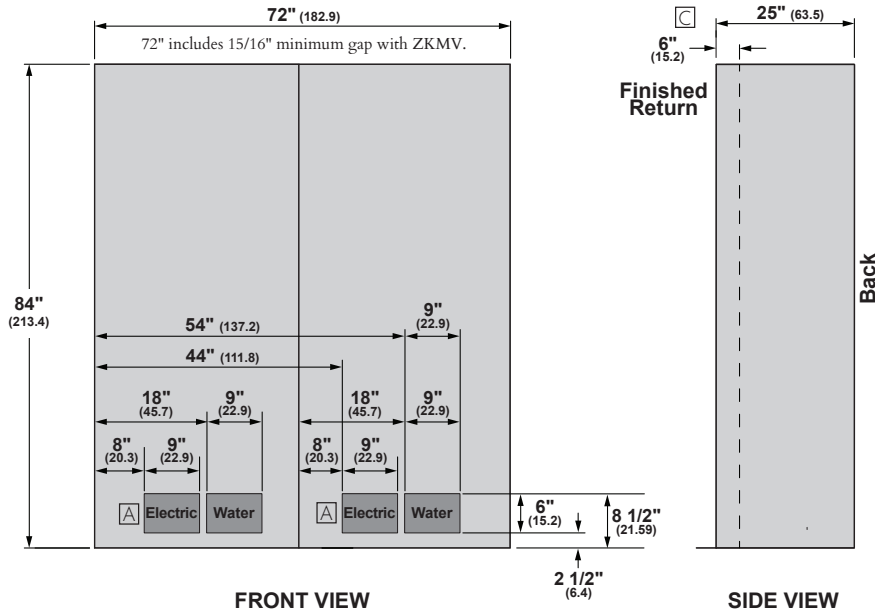

DUAL INSTALLATION

36" INTEGRATED BOTTOM FREEZER (LEFT-HAND DOOR SWING), ZIC363IPVLH
36" INTEGRATED BOTTOM FREEZER (RIGHT-HAND DOOR SWING), ZIC363IPVRH

INTEGRATED INSTALLATION

HELPFUL TIPS

- **A** A separate 115V, 60Hz, 15- or 20-amp power supply is recommended for each product.
- **B** Cutout based on installation of two products with a left-and-right-hand door swing.
- **C** A minimum 6" (15.2) finished return matching cabinet exterior recommended on interior on all sides and top at front of opening.

ZKMV Unification Kit is required for all dual installations with this product.