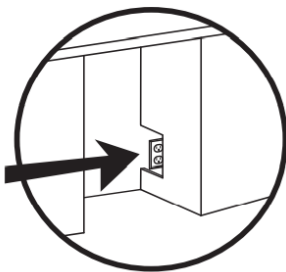

## FEATURES

CAPACITY

Full extension clear glass shelves hold 145 (12oz) cans at 34° to 50° F

FEATURES

- Zero clearance hinges for flush integration\*
- Secure door lock
- Non-reversible door - specify right or left hinge
- Library quiet 39 dBA operation
- Elegant tri-color interior illumination
- Intuitive digital touch controls
- 6-1/2' Power Cord with low profile 90 flat plug
- Low E Glass blocks harmful UV light
- Alarm Functions
- Energy Saver and Sabbath Mode

## SPECIFICATIONS

- ELECTRICAL** 120V 60HZ 4.35 AMP\*
- DIMENSIONS** H 34 1/8"  
W 23 7/8"  
D 23 1/4"
- ROUGH IN** H 34 1/4" min  
W 24"  
D 24"
- REFRIGERANT** R600A

Two Different Style Handles Included

**NEW**

Optional Modern Design Flat Handle

Note: zero clearance hinges are visible just above and below the door pane

## ROUGH-IN DIMENSIONS

All XO undercounter units arrive pre-wired with low profile plugs for easy installation

Need more space - Cut into an adjoining cabinet to reach an outlet there

When installing with the hinge side next to a wall leave 13 1/2" clearance gap for Cabinet handles