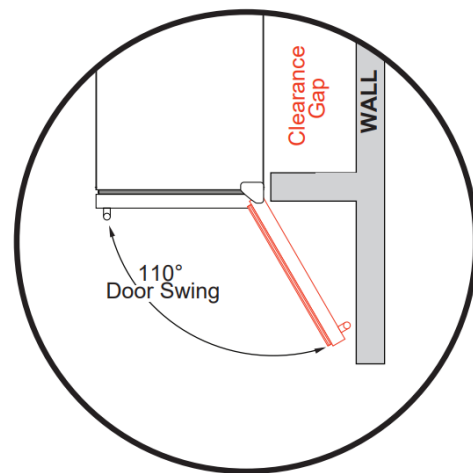

When installing with the hinge side next to a wall leave 13 1/2" clearance gap for Cabinet handles

Door must open a minimum of a 110°