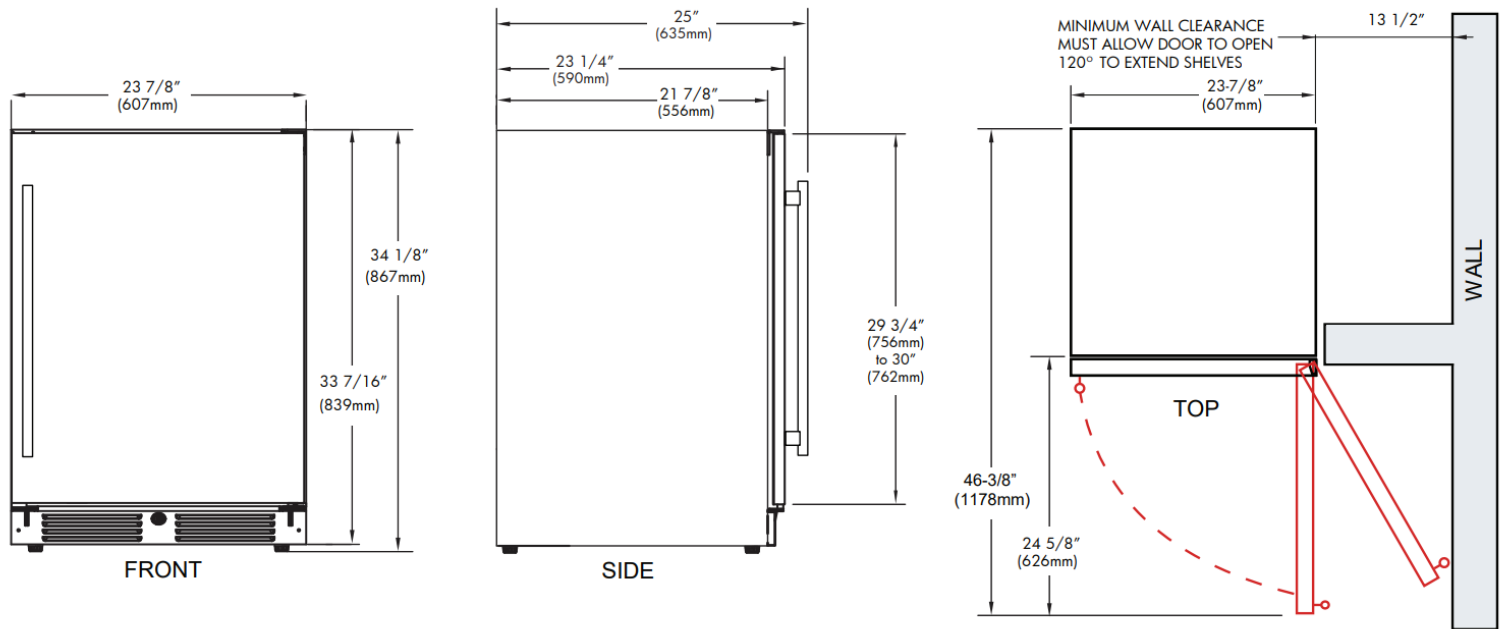

## FEATURES

CAPACITY

Full extension clear glass shelves hold 145 (12oz) cans at 34° to 50° F

FEATURES

- Zero clearance hinges for flush integration\*
- Secure door lock
- Non-reversible door - specify right or left hinge
- Library quiet 39 dBA operation
- Elegant tri-color interior illumination
- Intuitive digital touch controls
- 6-1/2' Power Cord with low profile 90 flat plug
- Low E Glass blocks harmful UV light
- Alarm Functions
- Energy Saver and Sabbath Mode

## SPECIFICATIONS

- ELECTRICAL** 120V 60HZ 4.35 AMP\*
- DIMENSIONS** H 34 1/8"  
W 23 7/8"  
D 23 1/4"
- ROUGH IN** H 34 1/4" min  
W 24"  
D 24"
- REFRIGERANT** R600A

Two Different Style Handles Included