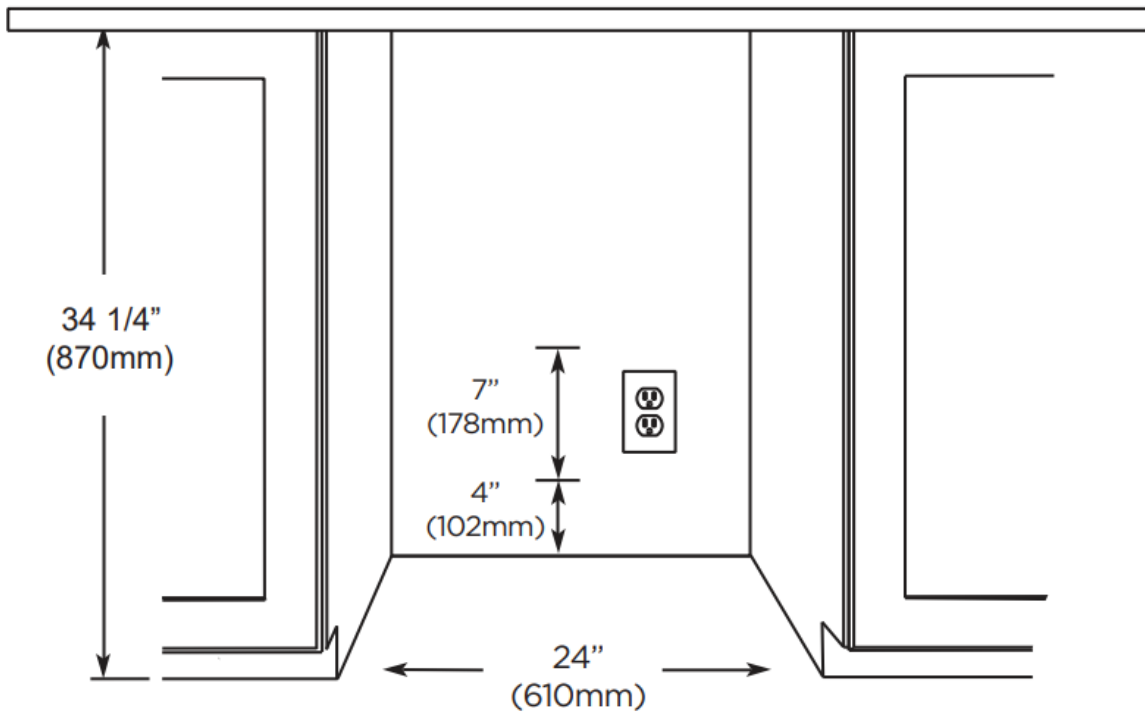

## FEATURES

CAPACITY

Full extension clear glass shelves hold 145 (12oz) cans at 34° to 50° F

FEATURES

- Zero clearance hinges for flush integration\*
- Secure door lock
- Non-reversible door - specify right or left hinge
- Library quiet 39 dBA operation
- Elegant tri-color interior illumination
- Intuitive digital touch controls
- 6-1/2' Power Cord with low profile 90 flat plug
- Low E Glass blocks harmful UV light
- Alarm Functions
- Energy Saver and Sabbath Mode

## SPECIFICATIONS

- ELECTRICAL** 120V 60HZ 4.35 AMP\*
- DIMENSIONS** H 34 1/8"  
W 23 7/8"  
D 23 1/4"
- ROUGH IN** H 34 1/4" min  
W 24"  
D 24"
- REFRIGERANT** R600A

Two Different Style Handles Included

**NEW**

Optional Modern Design Flat Handle

Note: zero clearance hinges are visible just above and below the door pane

## ROUGH-IN DIMENSIONS

All XO undercounter units arrive pre-wired with low profile plugs for easy installation

Need more space - Cut into an adjoining cabinet to reach an outlet there

When installing with the hinge side next to a wall leave 13 1/2" clearance gap for Cabinet handles