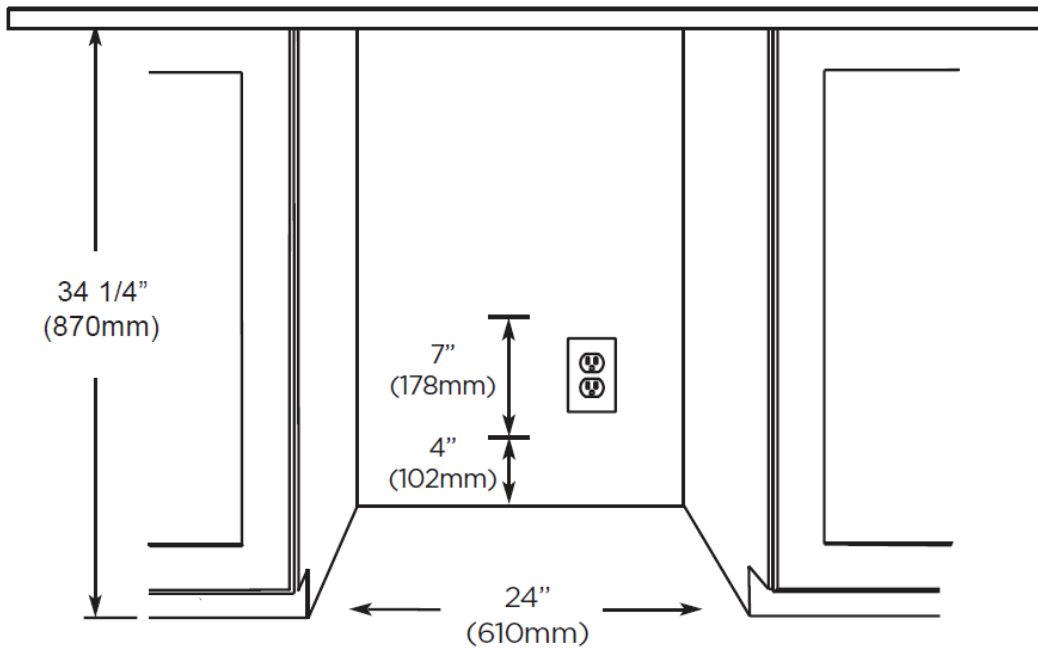

ELECTRICAL	120V 60HZ 4.35 AMP*
DIMENSIONS	H 34 1/8" W 23 7/8" D 23 1/4"
ROUGH IN	H 34 1/4" min W 24" D 24"
REFRIGERANT	R600A
WEIGHT	149 lbs

NEW

Modern Design Flat Handle

ROUGH IN DIMENSIONS

ALL XO UNDERCOUNTER UNITS ARRIVE PRE-WIRED WITH LOW PROFILE PLUGS FOR EASY INSTALLATION

WHEN INSTALLING WITH THE HINGE SIDE NEXT TO A WALL - LEAVE 1-3/4" CLEARANCE GAP FOR CABINET HANDLES

DOOR MUST BE ABLE TO OPEN A MINIMUM OF 90°.

NEED MORE SPACE - CUT INTO AN ADJOINING CABINET TO REACH AN OUTLET THERE