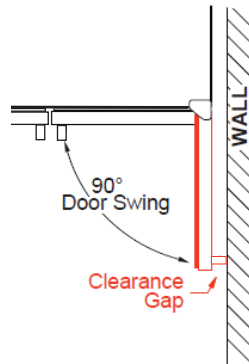

ELECTRICAL	120V 60HZ 4.35 AMP*
DIMENSIONS	H 34 1/8" W 23 7/8" D 23 1/4"
ROUGH IN	H 34 1/4" min W 24" D 24"
REFRIGERANT	R600A
WEIGHT	149 lbs

NEW

Modern Design Flat Handle

ROUGH IN DIMENSIONS

ALL XO UNDERCOUNTER UNITS ARRIVE PRE-WIRED WITH LOW PROFILE PLUGS FOR EASY INSTALLATION

WHEN INSTALLING WITH THE HINGE SIDE NEXT TO A WALL - LEAVE 1-3/4" CLEARANCE GAP FOR CABINET HANDLES

DOOR MUST BE ABLE TO OPEN A MINIMUM OF 90°.

NEED MORE SPACE - CUT INTO AN ADJOINING CABINET TO REACH AN OUTLET THERE