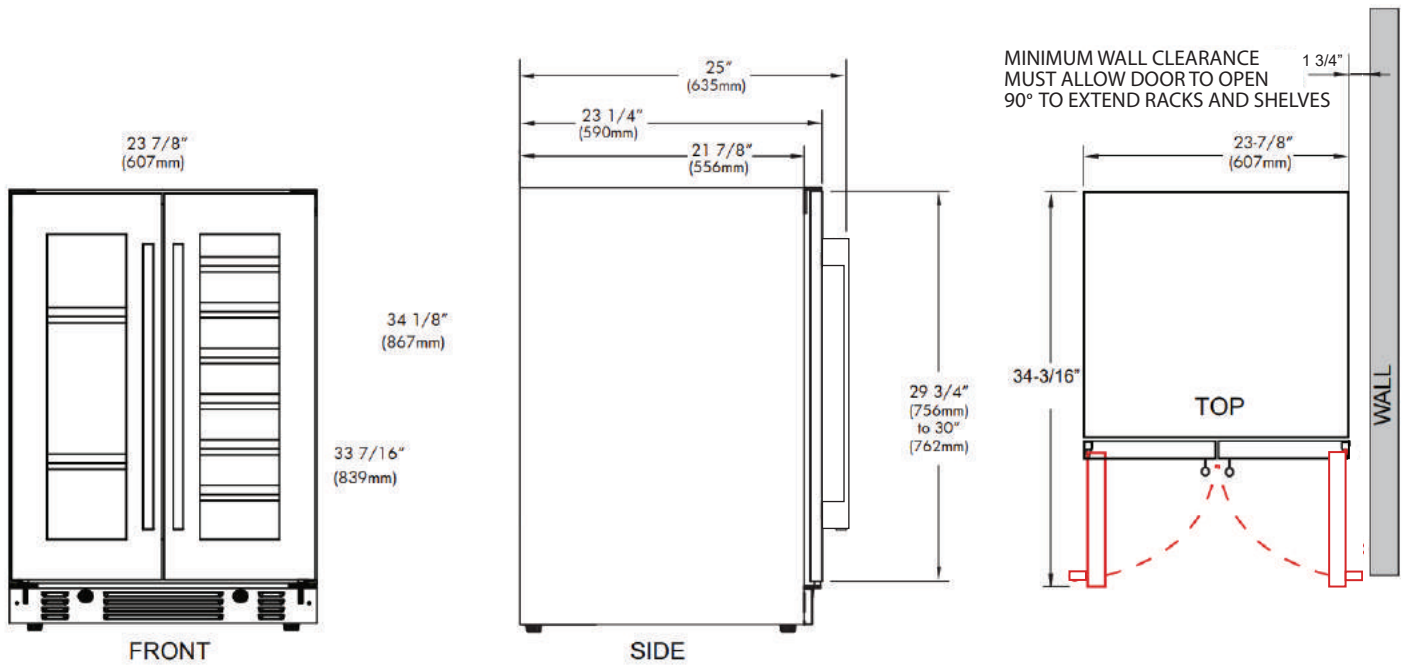

WORLD CLASS SERVICE | COMPREHENSIVE WARRANTIES

OUR LASTING COMMITMENT TO YOU

FEATURES

SPECIFICATIONS

CAPACITY

Shelves and racks extend fully and hold:
 (49) 12oz cans at 34° to 50° F
 (21) 750ml bottles at 41° to 64° F

ELECTRICAL	120V 60HZ 4.35 AMP*
DIMENSIONS	H 34 1/8" W 23 7/8" D 23 1/4"
ROUGH IN	H 34 1/4" min W 24" D 24"
REFRIGERANT	R600A
WEIGHT	149 lbs

NEW

Modern Design Flat Handle

ROUGH IN DIMENSIONS

ALL XO UNDERCOUNTER UNITS ARRIVE PRE-WIRED WITH LOW PROFILE PLUGS FOR EASY INSTALLATION