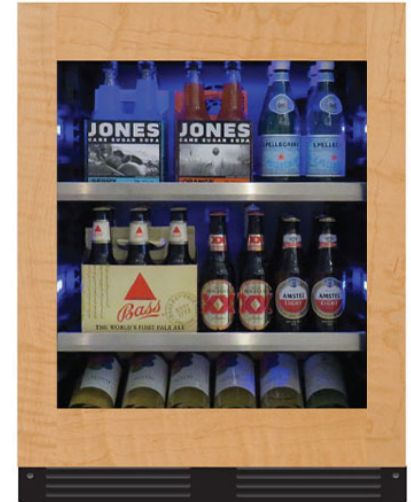

XOU24BCGOA

24" UNIVERSAL BEVERAGE CENTER

ADA COMPLIANT UNDERCOUNTER REFRIGERATION

XOU24BCGOA

- Fits US / European / ADA
- Articulating Hinge
- Handleless
- Adapts for European Toe Kicks/ Plinth

STORE UP TO 118 (12oz) CANS - READY TO SERVE AT 34° to 50° F AND STILL FIND JUST WHAT YOU ARE LOOKING FOR

Your XO Beverage Center comes with clear glass - fully telescoping shelves. No more fumbling about or emptying shelves to find what you are looking for. Simply extend the shelf out to see what is in the back. And because cabinetry comes in a variety of heights and styles - your XO can accommodate a framed glass look in either ADA or US standard heights.