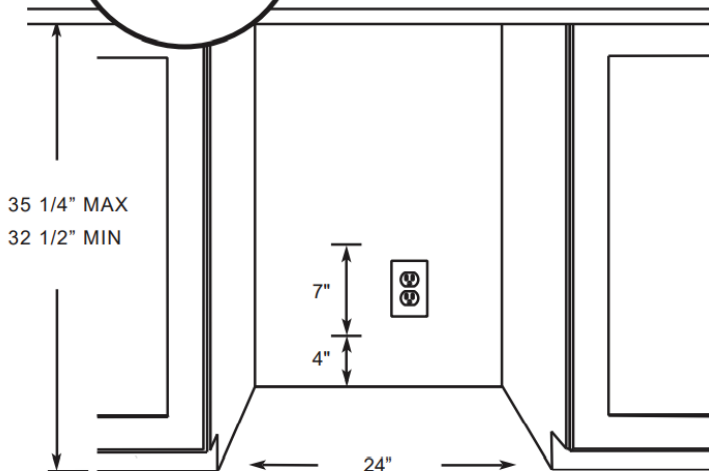

Your XO Beverage Center comes with clear glass - fully telescoping shelves. No more fumbling about or emptying shelves to find what you are looking for. Simply extend the shelf out to see what is in the back. And because cabinetry comes in a variety of heights and styles - your XO can accommodate a framed glass look in either ADA or US standard heights.

| | |
|--------------------------|---|
| Size | 24" |
| Dimensions | 23 7/16"W x 32 1/4"H x 21 11/16"D |
| Product Weight | 111 lbs |
| Installation Type | Built-in / Panel Ready |
| Refrigerant Type | R600a |
| Electrical | 115V 60Hz 1.5A USE DEDICATED 15A CIRCUIT |
| Temperature Range | 34° - 50° F HOLDS UP TO (145) 12oz CANS |