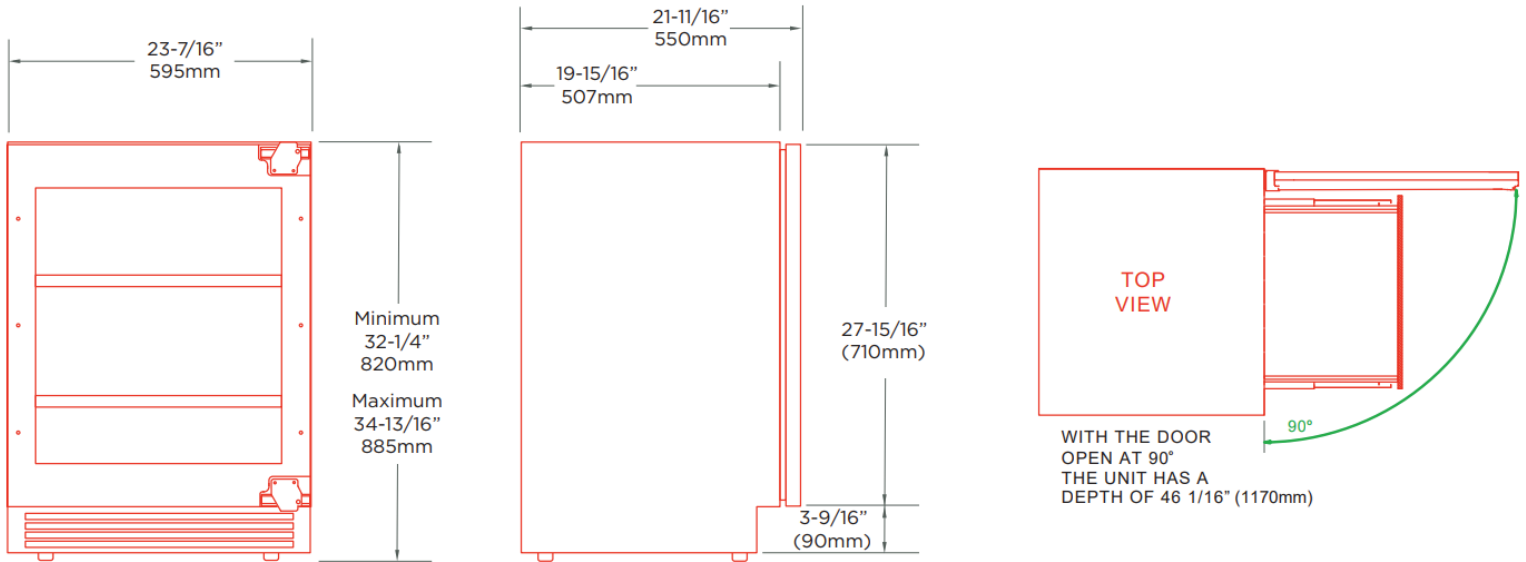

Unit Has Field Reversible Door