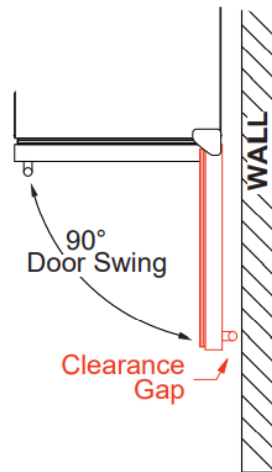

*Specify **R** for right hand hinge - or - **L** for left hand hinge

FEATURES

CAPACITY

Clear Glass Shelves Hold:
(66) 12oz Cans At 34° To 50° F

FEATURES

- Zero clearance hinges for flush integration
- Secure door lock
- Non-reversible door - specify right or left hinge
- Library quiet 39 dBA operation
- Elegant tri-color interior illumination
- Intuitive digital touch controls
- 6 1/2' Power Cord with low profile 90° flat plug
- Alarm Functions
- Energy Saver and Sabbath Mode

SPECIFICATIONS

ELECTRICAL 120V 60HZ 4.35 AMP*

DIMENSIONS H 34 1/8"
W 14 15/16"
D 23 1/4"

ROUGH IN H 34 1/4" min
W 15"
D 24"

REFRIGERANT R600A

ROUGH-IN DIMENSIONS

All XO undercounter units arrive pre-wired with low profile plugs for easy installation

Need more space - Cut into an adjoining cabinet to reach an outlet there

When installing with The hinge side next to a wall -Leave 1-3/4" clearance gap for cabinet handles door must be able to open a minimum of 90 .