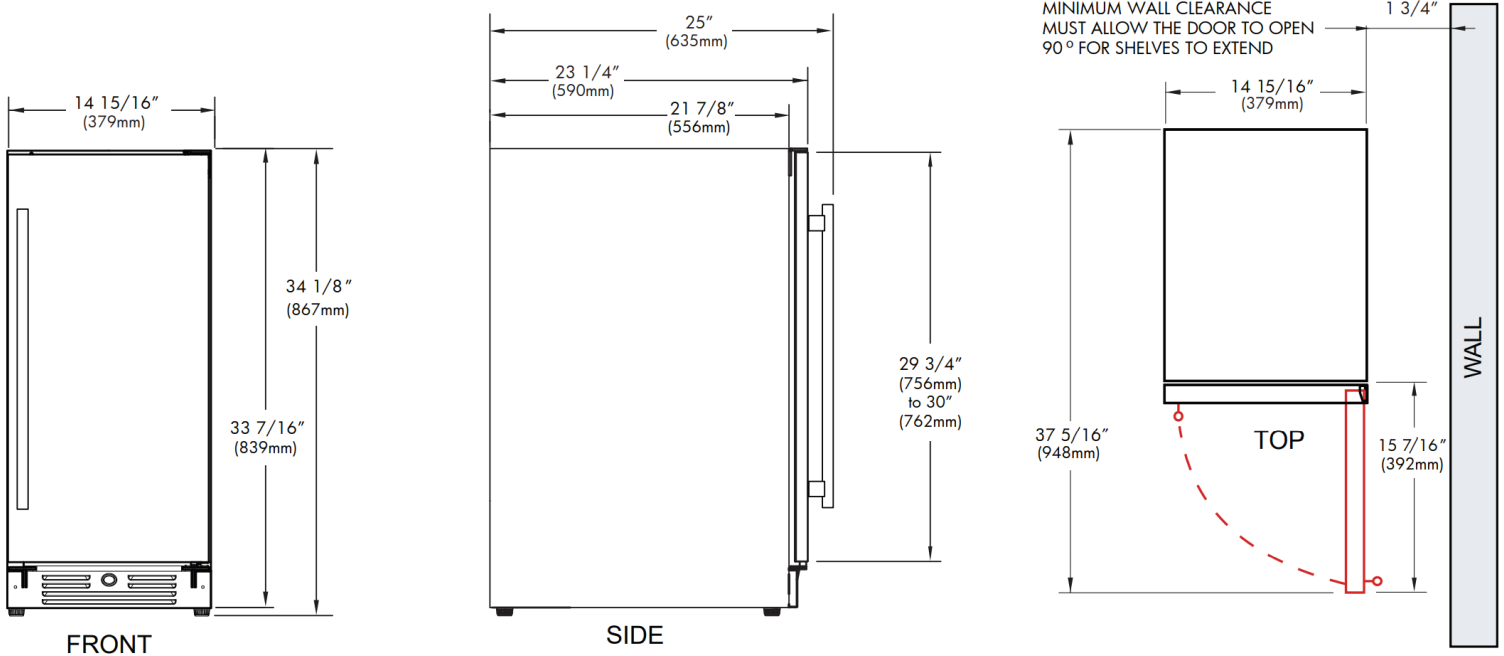

15" UNDERCOUNTER BEVERAGE CENTER

Store up to 66 (12oz) cans at a frosty 34° to 50° F and still find just what you are looking for. The clear glass shelves fully extend while fully loaded enabling you to see the entire contents at a glance. No more fumbling around or emptying the unit to find what you want.

And because beverages come in all shapes and sizes, the shelves of your XO beverage center can quickly adjust to 15 different positions.

WORLD CLASS SERVICE | COMPREHENSIVE WARRANTIES

OUR LASTING COMMITMENT TO YOU

*Specify **R** for right hand hinge - or - **L** for left hand hinge

FEATURES

CAPACITY

Clear Glass Shelves Hold:
(66) 12oz Cans At 34° To 50° F

FEATURES

- Zero clearance hinges for flush integration
- Secure door lock
- Non-reversible door - specify right or left hinge
- Library quiet 39 dBA operation
- Elegant tri-color interior illumination
- Intuitive digital touch controls
- 6 1/2' Power Cord with low profile 90° flat plug
- Alarm Functions
- Energy Saver and Sabbath Mode

SPECIFICATIONS

ELECTRICAL 120V 60HZ 4.35 AMP*

DIMENSIONS H 34 1/8"
W 14 15/16"
D 23 1/4"

ROUGH IN H 34 1/4" min
W 15"
D 24"

REFRIGERANT R600A

ROUGH-IN DIMENSIONS

All XO undercounter units arrive pre-wired with low profile plugs for easy installation