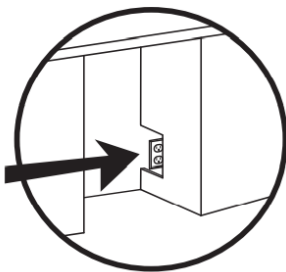

*Specify **R** for right hand hinge - or - **L** for left hand hinge

FEATURES

CAPACITY

Clear Glass Shelves Hold:
(66) 12oz Cans At 34° To 50° F

FEATURES

- Zero clearance hinges for flush integration
- Secure door lock
- Non-reversible door - specify right or left hinge
- Library quiet 39 dBA operation
- Elegant tri-color interior illumination
- Intuitive digital touch controls
- 6 1/2' Power Cord with low profile 90° flat plug
- Alarm Functions
- Energy Saver and Sabbath Mode

SPECIFICATIONS

ELECTRICAL 120V 60HZ 4.35 AMP*

DIMENSIONS H 34 1/8"
W 14 15/16"
D 23 1/4"

ROUGH IN H 34 1/4" min
W 15"
D 24"

REFRIGERANT R600A

ROUGH-IN DIMENSIONS

All XO undercounter units arrive pre-wired with low profile plugs for easy installation

Need more space - Cut into an adjoining cabinet to reach an outlet there

When installing with The hinge side next to a wall -Leave 1-3/4" clearance gap for cabinet handles door must be able to open a minimum of 90 .