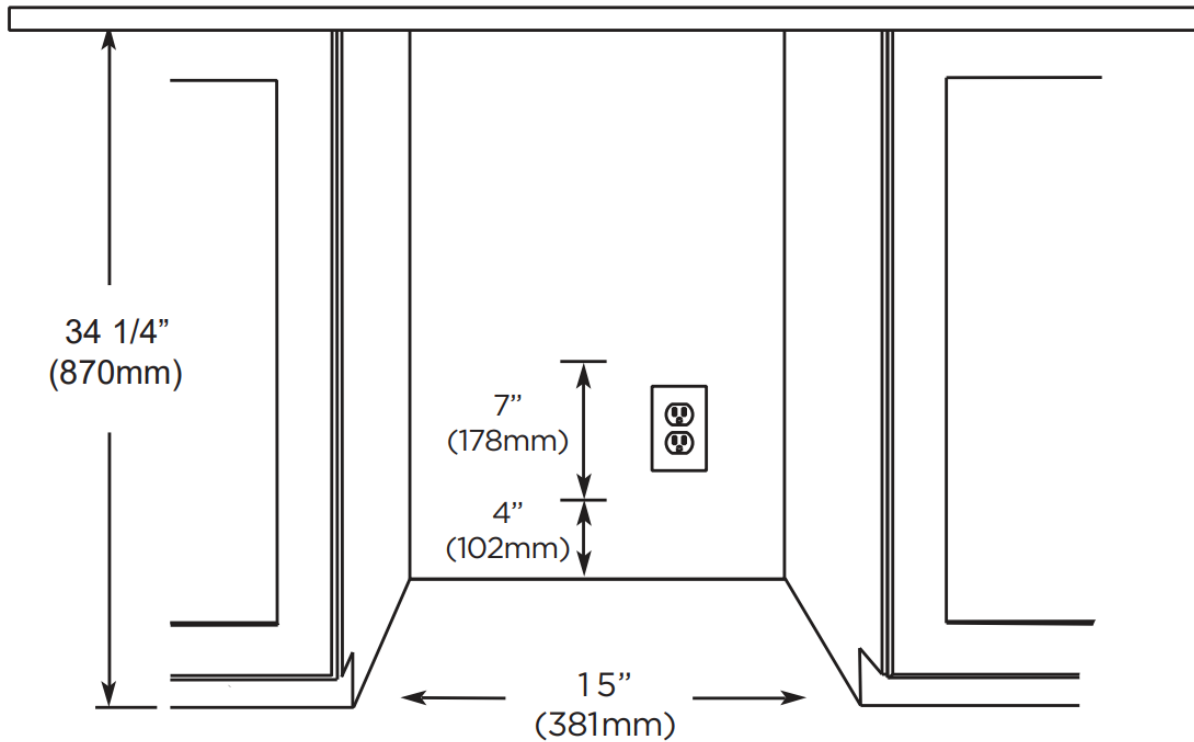

*Specify **R** for right hand hinge - or - **L** for left hand hinge

FEATURES

CAPACITY

Clear Glass Shelves Hold:
(66) 12oz Cans At 34° To 50° F

FEATURES

- Zero clearance hinges for flush integration
- Secure door lock
- Non-reversible door - specify right or left hinge
- Library quiet 39 dBA operation
- Elegant tri-color interior illumination
- Intuitive digital touch controls
- 6 1/2' Power Cord with low profile 90° flat plug
- Alarm Functions
- Energy Saver and Sabbath Mode

SPECIFICATIONS

ELECTRICAL 120V 60HZ 4.35 AMP*

DIMENSIONS H 34 1/8"
W 14 15/16"
D 23 1/4"

ROUGH IN H 34 1/4" min
W 15"
D 24"

REFRIGERANT R600A

ROUGH-IN DIMENSIONS

All XO undercounter units arrive pre-wired with low profile plugs for easy installation

Need more space - Cut into an adjoining cabinet to reach an outlet there

When installing with The hinge side next to a wall -Leave 1-3/4" clearance gap for cabinet handles door must be able to open a minimum of 90 .