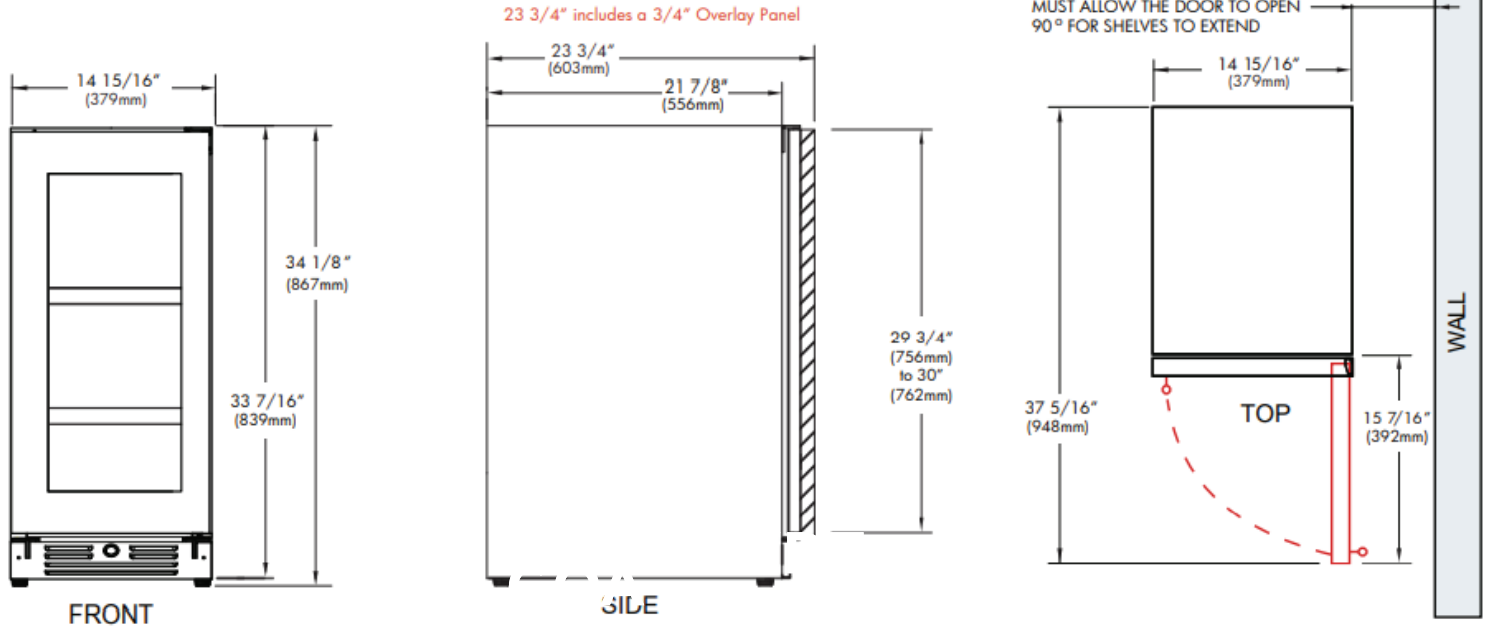

15" UNDERCOUNTER BEVERAGE CENTER w/OVERLAY FRAME DOOR

Store up to 66 (12oz) cans at a frosty 34° to 50° F and still find just what your are looking for. The clear glass shelves fully extend while fully loaded enabling you to see the entire contents at a glance. No more fumbling around or emptying the unit to find what you want.

*Specify **R** for right hand hinge - or - **L** for left hand hinge

FEATURES

SPECIFICATIONS

CAPACITY

Full extension clear glass shelves hold:
(66) 12oz cans at 34 ° to 50°F

FEATURES

- Zero clearance hinges for flush integration*
- Secure door lock
- Non-reversible door - specify right or left hinge
- Library quiet 39 dBA operation
- Elegant tri-color interior illumination
- Removable 3 bottle wine rack
- Intuitive digital touch controls
- 6 1/2' Power Cord with low profile 90° flat plug
- Low E Glass blocks harmful UV light
- Alarm Functions
- Energy Saver and Sabbath Mode

* Note: zero clearance hinges are visible just above and below the door panel

ELECTRICAL 120V 60HZ 4.35 AMP*

DIMENSIONS H 34 1/8"
W 14 15/16"
D 23 3/4" (w 3/4" finish panel)

PRODUCT WEIGHT 89 lbs

ROUGH IN H 34 1/4" min
W 15"
D 24"

ROUGH-IN DIMENSIONS

ROUGH IN DIMENSIONS

ALL XO UNDERCOUNTER UNITS ARRIVE PRE-WIRED WITH LOW PROFILE PLUGS FOR EASY INSTALLATION

NEED MORE SPACE - CUT INTO AN ADJOINING CABINET TO REACH AN OUTLET THERE

OVERLAY FRAME DIMENSIONS