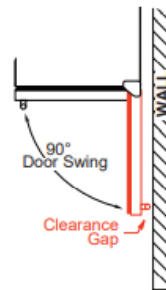

*Specify **R** for right hand hinge - or - **L** for left hand hinge

FEATURES

SPECIFICATIONS

CAPACITY

Full extension clear glass shelves hold:
(66) 12oz cans at 34 ° to 50°F

FEATURES

- Zero clearance hinges for flush integration*
- Secure door lock
- Non-reversible door - specify right or left hinge
- Library quiet 39 dBA operation
- Elegant tri-color interior illumination
- Removable 3 bottle wine rack
- Intuitive digital touch controls
- 6 1/2' Power Cord with low profile 90° flat plug
- Low E Glass blocks harmful UV light
- Alarm Functions
- Energy Saver and Sabbath Mode

* Note: zero clearance hinges are visible just above and below the door panel

ELECTRICAL 120V 60HZ 4.35 AMP*

DIMENSIONS H 34 1/8"
W 14 15/16"
D 23 3/4" (w 3/4" finish panel)

PRODUCT WEIGHT 89 lbs

ROUGH IN H 34 1/4" min
W 15"
D 24"

ROUGH-IN DIMENSIONS

ROUGH IN DIMENSIONS

ALL XO UNDERCOUNTER UNITS ARRIVE PRE-WIRED WITH LOW PROFILE PLUGS FOR EASY INSTALLATION

NEED MORE SPACE - CUT INTO AN ADJOINING CABINET TO REACH AN OUTLET THERE

OVERLAY FRAME DIMENSIONS

WHEN INSTALLING WITH THE HINGE SIDE NEXT TO A WALL - LEAVE ADEQUATE SPACE FOR CABINET HANDLES

DOOR MUST BE ABLE TO OPEN A MINIMUM OF 90°.

TO ACCOMMODATE THE HINGE PINS ON THE HINGE SIDE OF THE PANEL Drill a hole at least 5/16" in diameter and 1" deep into the top and bottom of the frame in the location shown.