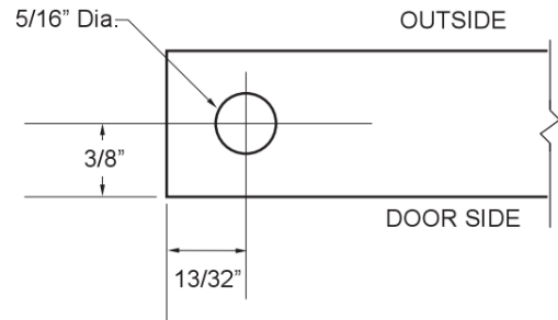

* Note: zero clearance hinges are visible just above and below the door panel

ELECTRICAL 120V 60HZ 4.35 AMP*

DIMENSIONS H 34 1/8"
W 14 15/16"
D 23 3/4" (w 3/4" finish panel)

PRODUCT WEIGHT 89 lbs

ROUGH IN H 34 1/4" min
W 15"
D 24"

ROUGH-IN DIMENSIONS

ROUGH IN DIMENSIONS

ALL XO UNDERCOUNTER UNITS ARRIVE PRE-WIRED WITH LOW PROFILE PLUGS FOR EASY INSTALLATION

NEED MORE SPACE - CUT INTO AN ADJOINING CABINET TO REACH AN OUTLET THERE

OVERLAY FRAME DIMENSIONS

WHEN INSTALLING WITH THE HINGE SIDE NEXT TO A WALL - LEAVE ADEQUATE SPACE FOR CABINET HANDLES

DOOR MUST BE ABLE TO OPEN A MINIMUM OF 90°.

TO ACCOMMODATE THE HINGE PINS ON THE HINGE SIDE OF THE PANEL Drill a hole at least 5/16" in diameter and 1" deep into the top and bottom of the frame in the location shown.