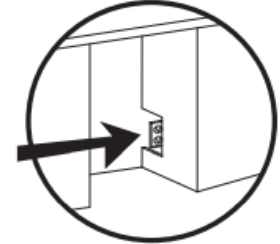

*Specify **R** for right hand hinge - or - **L** for left hand hinge

FEATURES

SPECIFICATIONS

CAPACITY

Full extension clear glass shelves hold:
(66) 12oz cans at 34 ° to 50°F

FEATURES

- Zero clearance hinges for flush integration*
- Secure door lock
- Non-reversible door - specify right or left hinge
- Library quiet 39 dBA operation
- Elegant tri-color interior illumination
- Removable 3 bottle wine rack
- Intuitive digital touch controls
- 6 1/2' Power Cord with low profile 90° flat plug
- Low E Glass blocks harmful UV light
- Alarm Functions
- Energy Saver and Sabbath Mode

* Note: zero clearance hinges are visible just above and below the door panel

ELECTRICAL 120V 60HZ 4.35 AMP*

DIMENSIONS H 34 1/8"
W 14 15/16"
D 23 3/4" (w 3/4" finish panel)

PRODUCT WEIGHT 89 lbs

ROUGH IN H 34 1/4" min
W 15"
D 24"

ROUGH-IN DIMENSIONS

ROUGH IN DIMENSIONS

ALL XO UNDERCOUNTER UNITS ARRIVE PRE-WIRED WITH LOW PROFILE PLUGS FOR EASY INSTALLATION

NEED MORE SPACE - CUT INTO AN ADJOINING CABINET TO REACH AN OUTLET THERE

OVERLAY FRAME DIMENSIONS

WHEN INSTALLING WITH THE HINGE SIDE NEXT TO A WALL - LEAVE ADEQUATE SPACE FOR CABINET HANDLES

DOOR MUST BE ABLE TO OPEN A MINIMUM OF 90°.

TO ACCOMMODATE THE HINGE PINS ON THE HINGE SIDE OF THE PANEL Drill a hole at least 5/16" in diameter and 1" deep into the top and bottom of the frame in the location shown.