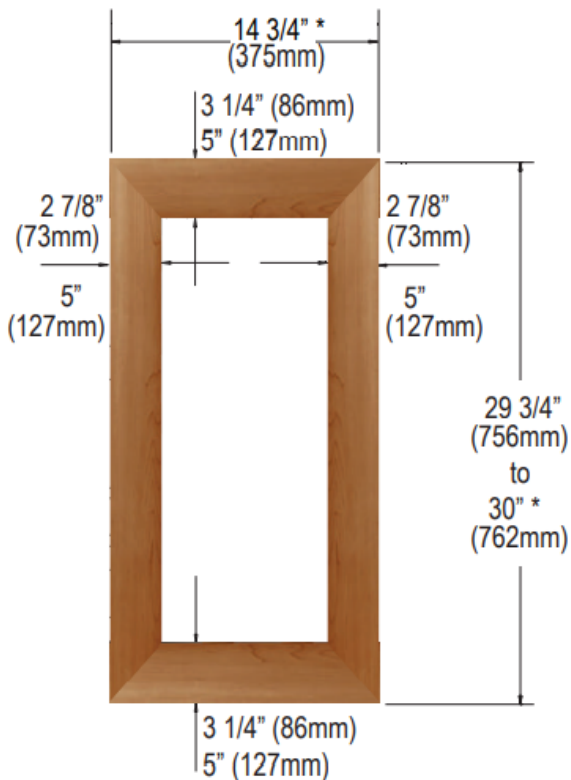

* Note: zero clearance hinges are visible just above and below the door panel

ELECTRICAL 120V 60HZ 4.35 AMP*

DIMENSIONS H 34 1/8"
W 14 15/16"
D 23 3/4" (w 3/4" finish panel)

PRODUCT WEIGHT 89 lbs

ROUGH IN H 34 1/4" min
W 15"
D 24"

ROUGH-IN DIMENSIONS

ROUGH IN DIMENSIONS

ALL XO UNDERCOUNTER UNITS ARRIVE PRE-WIRED WITH LOW PROFILE PLUGS FOR EASY INSTALLATION

NEED MORE SPACE - CUT INTO AN ADJOINING CABINET TO REACH AN OUTLET THERE

OVERLAY FRAME DIMENSIONS

WHEN INSTALLING WITH THE HINGE SIDE NEXT TO A WALL - LEAVE ADEQUATE SPACE FOR CABINET HANDLES

DOOR MUST BE ABLE TO OPEN A MINIMUM OF 90°.

TO ACCOMMODATE THE HINGE PINS ON THE HINGE SIDE OF THE PANEL Drill a hole at least 5/16" in diameter and 1" deep into the top and bottom of the frame in the location shown.