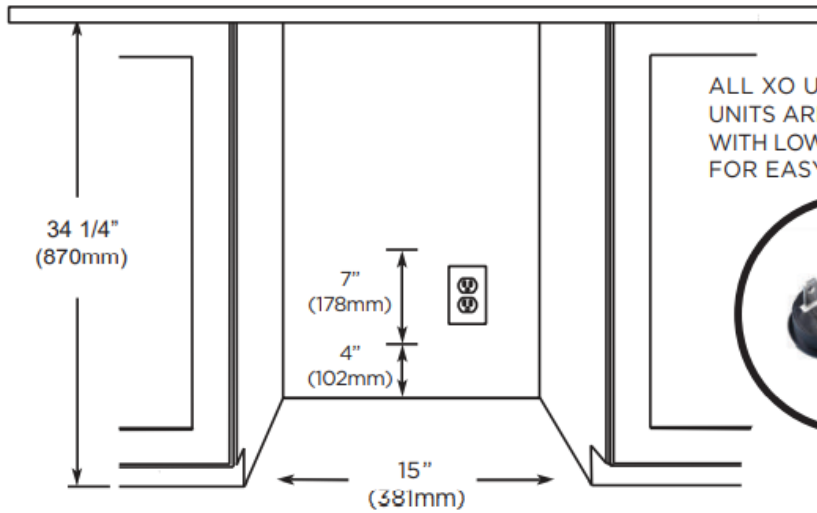

*Specify **R** for right hand hinge - or - **L** for left hand hinge

FEATURES

SPECIFICATIONS

CAPACITY

Full extension clear glass shelves hold:
(66) 12oz cans at 34 ° to 50°F

FEATURES

- Zero clearance hinges for flush integration*
- Secure door lock
- Non-reversible door - specify right or left hinge
- Library quiet 39 dBA operation
- Elegant tri-color interior illumination
- Removable 3 bottle wine rack
- Intuitive digital touch controls
- 6 1/2' Power Cord with low profile 90° flat plug
- Low E Glass blocks harmful UV light
- Alarm Functions
- Energy Saver and Sabbath Mode

* Note: zero clearance hinges are visible just above and below the door panel

ELECTRICAL 120V 60HZ 4.35 AMP*

DIMENSIONS H 34 1/8"
W 14 15/16"
D 23 3/4" (w 3/4" finish panel)

PRODUCT WEIGHT 89 lbs

ROUGH IN H 34 1/4" min
W 15"
D 24"

ROUGH-IN DIMENSIONS

ROUGH IN DIMENSIONS

ALL XO UNDERCOUNTER UNITS ARRIVE PRE-WIRED WITH LOW PROFILE PLUGS FOR EASY INSTALLATION

NEED MORE SPACE - CUT INTO AN ADJOINING CABINET TO REACH AN OUTLET THERE

OVERLAY FRAME DIMENSIONS