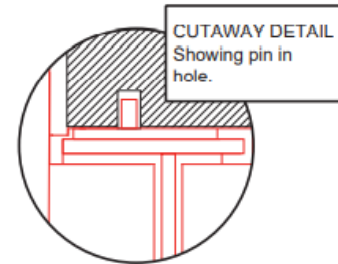

TO ACCOMMODATE THE HINGE PINS ON THE HINGE SIDE OF THE PANEL Drill a hole at least 5/16" in diameter and 1" deep into the top and bottom of the frame in the location shown.