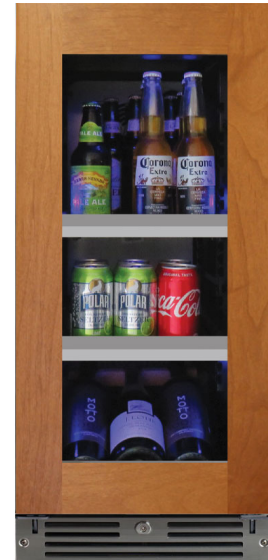

XOU15BCGO

15" PANEL READY UNDERCOUNTER
BEVERAGE CENTER

15" PANEL READY UNDERCOUNTER BEVERAGE CENTER

XOU15BCGO

- Glass Shelves Fully Extend While Loaded
- Tri-Color LED Interior Lighting
- Secure Door Lock
- Shelves Adjust To 15 Different Positions

15" UNDERCOUNTER BEVERAGE CENTER w/OVERLAY FRAME DOOR

Store up to 66 (12oz) cans at a frosty 34° to 50° F and still find just what your are looking for. The clear glass shelves fully extend while fully loaded enabling you to see the entire contents at a glance. No more fumbling around or emptying the unit to find what you want.

And because beverages come in all shapes and sizes, the shelves of your XO beverage center can quickly adjust to 15 different positions.

WORLD CLASS SERVICE | COMPREHENSIVE WARRANTIES

OUR LASTING COMMITMENT TO YOU

*Specify **R** for right hand hinge - or - **L** for left hand hinge

FEATURES

SPECIFICATIONS

CAPACITY

Full extension clear glass shelves hold:
(66) 12oz cans at 34 ° to 50°F

FEATURES

- Zero clearance hinges for flush integration*
- Secure door lock
- Non-reversible door - specify right or left hinge
- Library quiet 39 dBA operation
- Elegant tri-color interior illumination
- Removable 3 bottle wine rack
- Intuitive digital touch controls
- 6 1/2' Power Cord with low profile 90° flat plug
- Low E Glass blocks harmful UV light
- Alarm Functions
- Energy Saver and Sabbath Mode