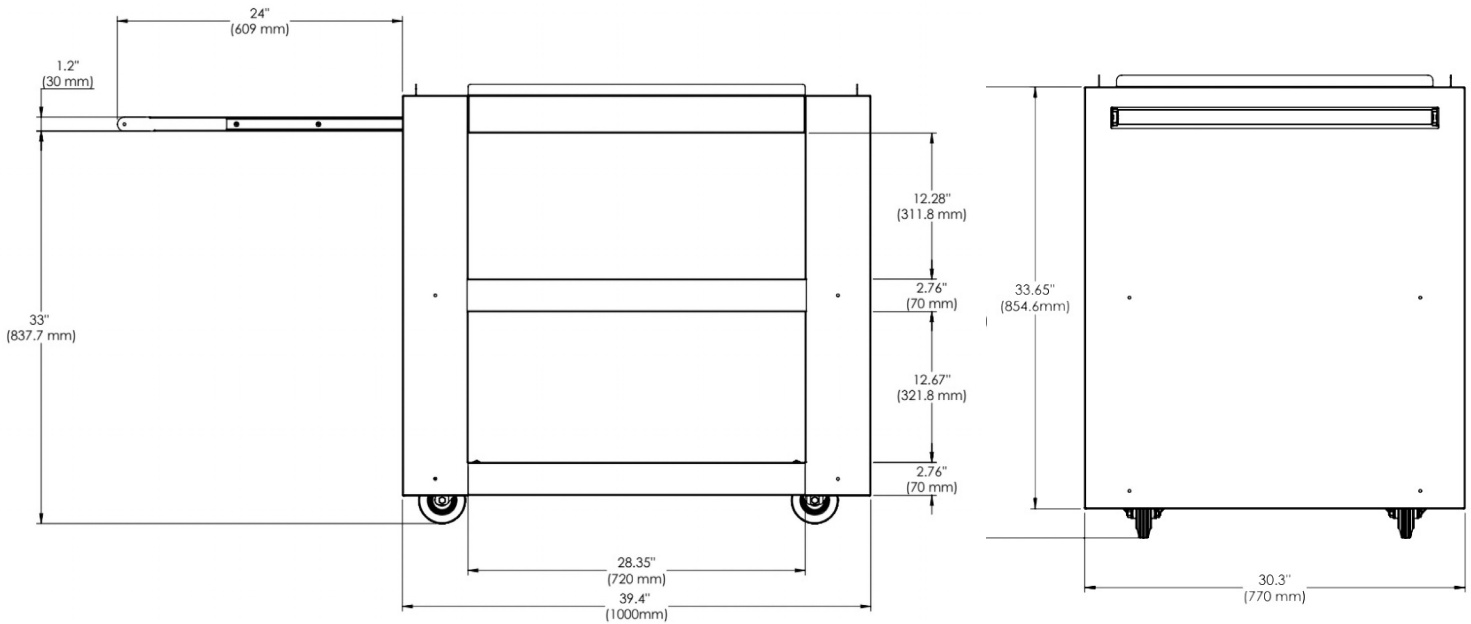

H 25-13/16" (w/Flue: 47-11/16")
W 39-7/16"
D 30-7/16"

COOKING AREA 28-15/16"W x 23-5/8"D

WEIGHT 287LBS

OPTIONAL
XOPIZZATOOL4

PRO-GRADE LUXURY WOOD-FIRED PIZZA OVEN CART

FEATURES

SPECIFICATIONS

FINISH

FEATURES

DIMENSIONS H 79 1/4"
W 63 3/8"
D 34 1/4"

WEIGHT 215 LBS

OPTIONS Glass Door:
MODEL: XOPIZZA4GD

4 Piece Tool Set:
MODEL: XOPIZZATOOL4

XOPIZZA4H_ + Cart Cover:
MODEL: XOGCOVER40PF