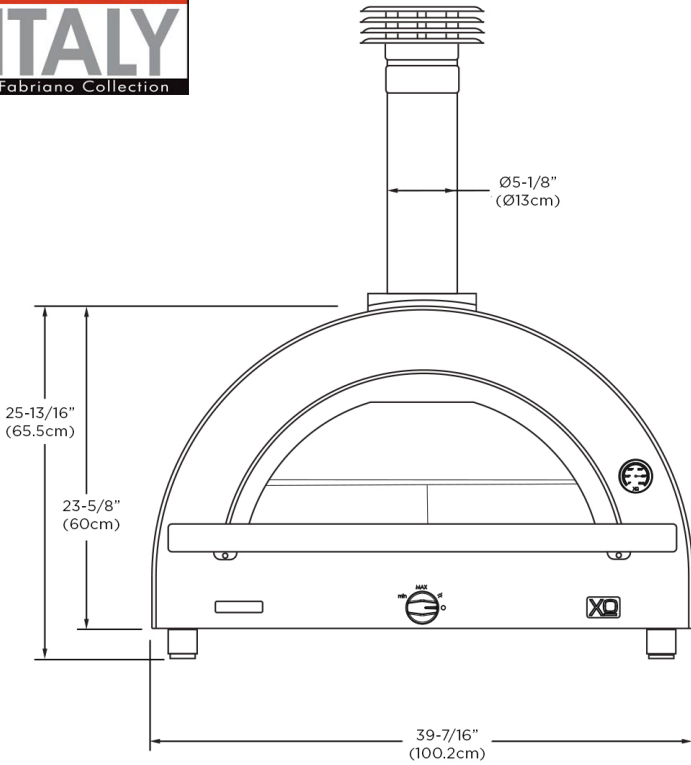

FEATURES

FINISH

- Stainless Steel Flue and Spark Arrestor
- 51,000 BTU Burner | Specify Propane/Natural Gas
- Alimentary Certified Replaceable Brick Floor
- Fully Insulated Stainless Steel Interior Dome
- Double Insulated Floor Retains Heat Longer
- Intuitive Single Knob Control
- Thermocouple Protected Burner
- Chamber Temperature Thermometer
- Stainless Steel - Vented Door Included

FEATURES

XOPIZZA4H ☐ ☐

Designates Dome Color
CA = Black | RO = Red

Designates Fuel Type
L = Liquid Propane | N = Natural Gas

SPECIFICATIONS

FUEL Natural Gas | Liquid Propane
(wood burning option included)

OVERALL DIMENSIONS

H 25-13/16" (w/Flue: 47-11/16")
W 39-7/16"
D 30-7/16"

COOKING AREA 28-15/16"W x 23-5/8"D

WEIGHT 287LBS

OPTIONAL
XOPIZZATOOL4