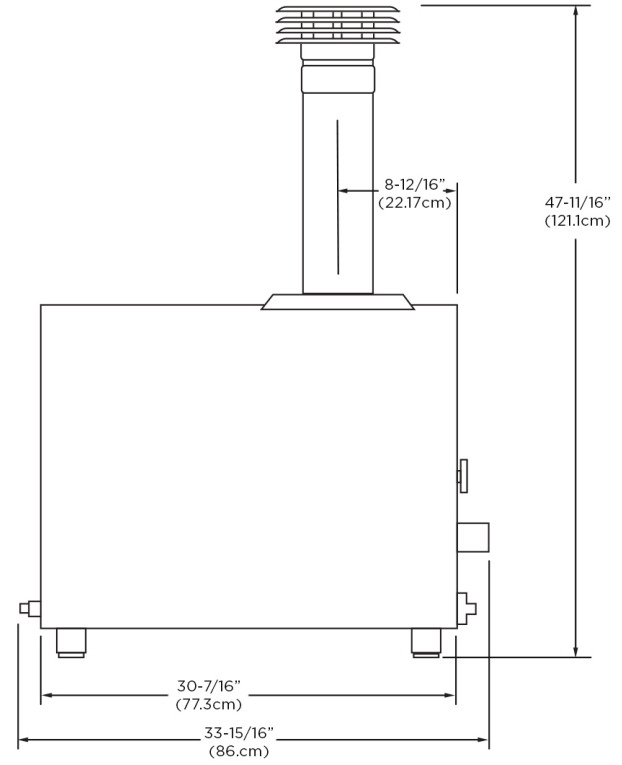

FEATURES

FINISH

- Stainless Steel Flue and Spark Arrestor
- 51,000 BTU Burner | Specify Propane/Natural Gas
- Alimentary Certified Replaceable Brick Floor
- Fully Insulated Stainless Steel Interior Dome
- Double Insulated Floor Retains Heat Longer
- Intuitive Single Knob Control
- Thermocouple Protected Burner
- Chamber Temperature Thermometer
- Stainless Steel - Vented Door Included

FEATURES

XOPIZZA4H ☐ ☐

Designates Dome Color
CA = Black | RO = Red

Designates Fuel Type
L = Liquid Propane | N = Natural Gas

SPECIFICATIONS

FUEL Natural Gas | Liquid Propane
(wood burning option included)

OVERALL DIMENSIONS

H 25-13/16" (w/Flue: 47-11/16")
W 39-7/16"
D 30-7/16"

COOKING AREA 28-15/16"W x 23-5/8"D

WEIGHT 287LBS

OPTIONAL
XOPIZZATOOL4