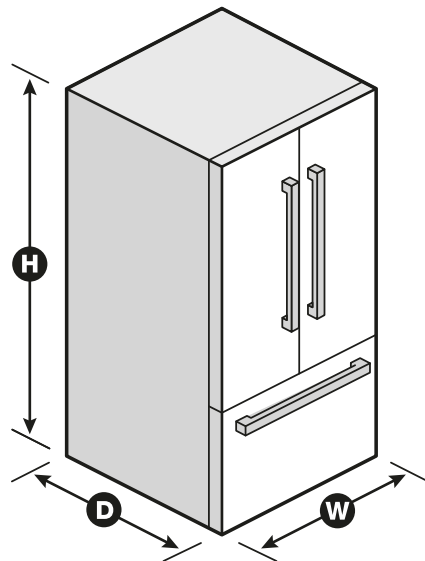

### Dimensions

Product Dimensions (H x W x D)	68-3/8" x 30" x 34-3/8"
Depth with Door Open 90°	51-5/8"
Cutout Dimensions	Allow extra 1/2" on sides and top Allow extra 1" on rear

#### Humidity-Controlled Crispers

Store fruits and veggies in their ideal environment.

#### Adjustable Gallon Door Bins

Move these adjustable bins anywhere in the door for increased loading flexibility.

#### Tuck Shelf

Make room for tall items.

NOTE: Dimensions are for planning purposes only. For complete details, see Installation Instructions packed with product. Specifications subject to change without notice.