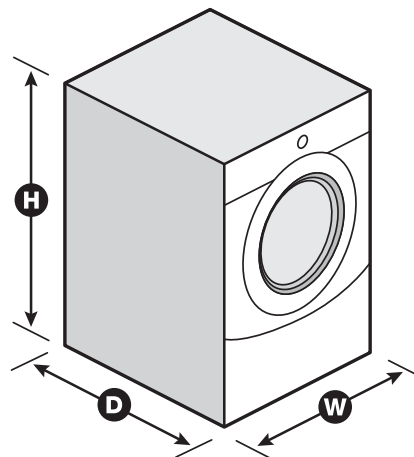

NOTE: Dimensions are for planning purposes only. For complete details, see Installation Instructions packed with product. Specifications subject to change without notice.

®/™ © 2020. All rights reserved. Printed in the U.S.A. D200104XXD. WGD560LHSpecSheetV01.