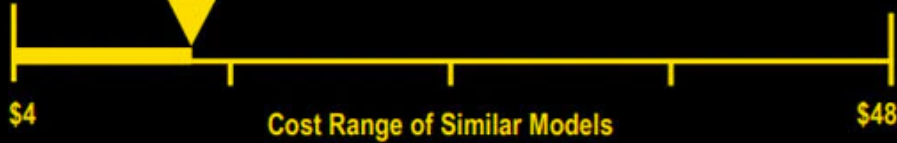

U.S. Government

Federal law prohibits removal of this label before consumer purchase.

ENERGYGUIDE

Clothes Washer
Capacity Class: Standard

Samsung
Models WF51CG80**A*

Capacity (tub volume): 5.1 cubic feet

Compare ONLY to other labels with yellow numbers.
Labels with yellow numbers are based on the same test procedures.

Estimated Yearly Energy Cost (when used with an electric water heater)

\$13

93 kWh

Estimated Yearly Electricity Use

\$9

Estimated Yearly Energy Cost
(when used with a natural gas water heater)

- Your cost will depend on your utility rates and use.
- Cost range based only on standard capacity models.
- Estimated energy cost based on six wash loads a week and a national average electricity cost of 14 cents per kWh and natural gas cost of \$1.21 per therm.