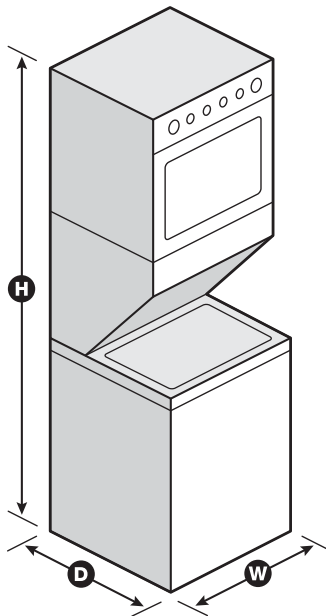

Dimensions

Product Dimensions (H x W x D) 74-1/4" x 23-7/8" x 26-5/8"

Depth with Door Open 90° 36-7/16"

Maximum Vent Length 36'

Venting Direction Left, Right, Rear

Reference Material

[Install Guide](#)

[Use & Care Guide](#)

[Energy Guide](#)

[Warranty](#)

Key Features & Benefits

Smooth Wave Stainless Steel Wash Basket

Help prevent fabrics from snagging with this basket that gently guides clothes throughout the cycle.

EasyView™ Glass Lid with Slow-Close Technology

Enjoy a clean, streamlined look with the see-through lid with slow-close hinge that lets you easily check on your load while it's washing.

Impeller

Give clothes a thorough and gentle clean with the impeller that drives clothes from the outer rim to the center, where the deepest clean happens.