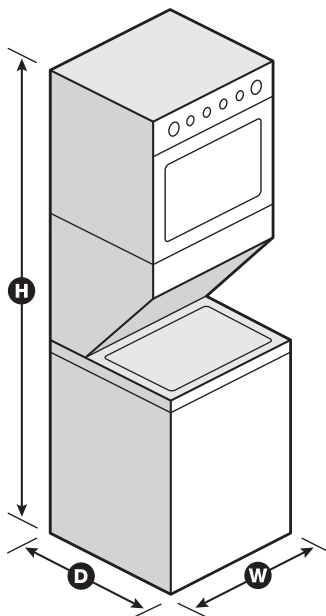

NOTE: Dimensions are for planning purposes only. For complete details, see Installation Instructions packed with product. Specifications subject to change without notice.

®/™ © 2020. All rights reserved. Printed in the U.S.A. D200104XXD. WET4027HSpecSheetV01.