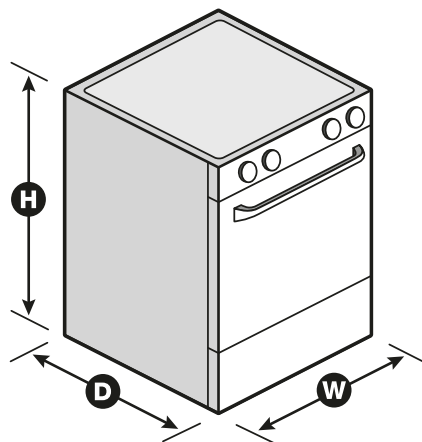

Cleaning Type AquaLift® Self Clean

Number of Elements 5

Element Type Radiant

Element Size/Power
(1) 12/9/6" 3000W
(1) 9/6" 3000W
(1) 6" 1300/3000W
(1) 6" 1200W
(1) 6" 100W

Dimensions

Product Dimensions (H x W x D) 36" x 29-7/8" x 28-5/8"

Depth with Door Open 90° 48-7/8"

Cutout Width 30"

Reference Material

[Dimension Guide](#)

[Install Guide](#)

[Use & Care Guide](#)

[Warranty](#)

*Appliance must be set to remote enable. WiFi & App Required. Features subject to change. Details and privacy info at whirlpool.com/connect. **Not all frozen foods included. Appliance must be set to remote enable. WiFi & App Required. Features subject to change. Details and privacy info at whirlpool.com/connect. †U.S. only. ††Select recipes only. Compatible smart appliance required. Appliance must be set to remote enable. Features subject to change. Details and privacy info at whirlpool.com/connect and yummly.com. NOTE: Dimensions are for planning purposes only. For complete details, see Installation Instructions packed with product. Specifications subject to change without notice. ®/™ © 2020. All rights reserved. Printed in the U.S.A. D200052XXB. WEE750H0HSPECSHEETV01.