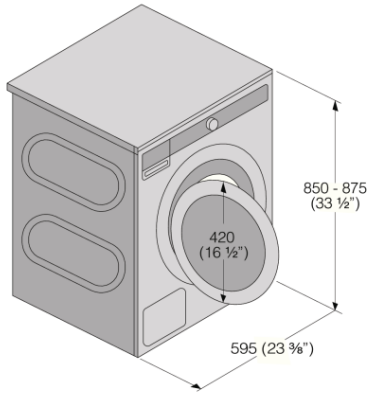

Use and flexibility

- Easy close door
- Liquid detergent insert
- Temperature range: Cold-Extra hot
- Door diameter: 12 3/16" (310 mm)
- Door opening angle: 110 °
- Dose assist

Interaction & control

- 1-24 hours
- Remaining time indicator
- Display Type: LCD display
- 22 programmes

Technical data

- Heater capacity (W): 2000 W
- Water connection: Cold
- Estimated annual energy consumption: 75 kWh
- Counter weight material: Cast iron
- Counter weight: 44 lbs
- Noise level: 74 dB(A)
- Noise level washing: 52 dB(A)
- Connection rating: 2200 W
- Number of phases: 1
- Current: 15 A
- Frequency: 60 Hz
- Net weight: 201 lbs
- Marked for recycling
- ISO 14001

Dimensions

- Product dimensions (HxWxD): 33 7/16" × 23 7/16" × 27 9/16" (850 × 595 × 700 mm)
- Adjustable feet: 3/8" (10 mm)
- Depth with door open: 41 5/8" (1057 mm)
- Cord length: 78 3/4" (2000 mm)
- Length of inflow hose: 59 1/16" (1500 mm)
- Length of outflow hose: 63" (1600 mm)

Logistic information

- Packaging dimensions: 36 1/4" × 25 3/16" × 30 9/16" (920 × 640 × 776 mm)
- Total weight of packaged product: 208 lbs
- Code: 578207
- EAN code: 3838782013416
- Product area: Laundry
- Market: Domestic
- Range: Logic