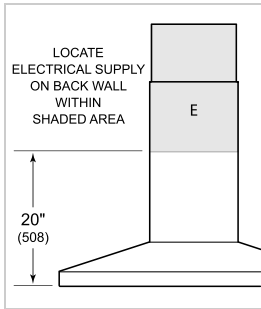

Model	VW36G
Dimensions	36"W x 2 1/4"H x 19 1/4"D
Weight	57 lbs
Electrical Supply	110/120 VAC, 60 Hz
Electrical Service	15 amp dedicated circuit
Discharge Location	Vertical
Discharge Dimensions	6" Round
Bottom of Hood to Countertop	24" to 36"

ELECTRICAL

NOTE: Dimensions in parenthesis are in millimeters unless otherwise specified

DIMENSIONS

*49 1/8" (1248) to 59 1/4" (1505) with accessory flue extension.