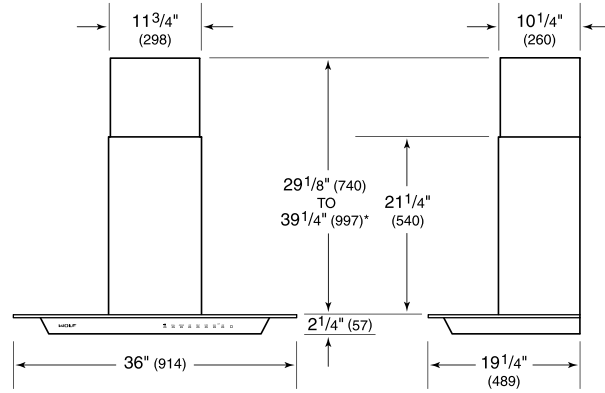

Model	VW36G
Dimensions	36"W x 2 1/4"H x 19 1/4"D
Weight	57 lbs
Electrical Supply	110/120 VAC, 60 Hz
Electrical Service	15 amp dedicated circuit
Discharge Location	Vertical
Discharge Dimensions	6" Round
Bottom of Hood to Countertop	24" to 36"

ELECTRICAL

NOTE: Dimensions in parenthesis are in millimeters unless otherwise specified

DIMENSIONS

*49 1/8" (1248) to 59 1/4" (1505) with accessory flue extension.