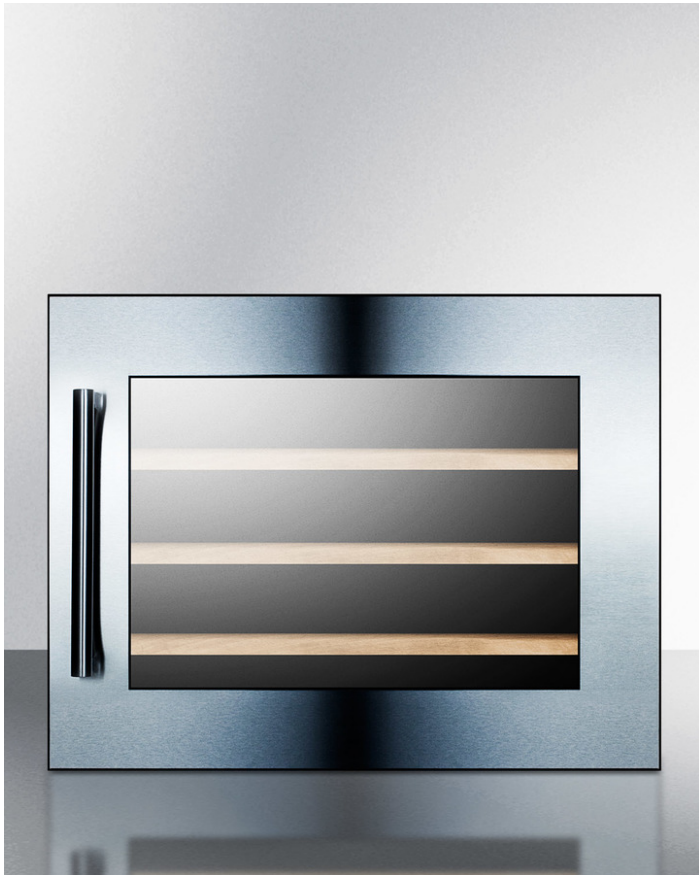

VC28S

18.13" x 23.25" x 22.13" (H x W x D)

28 bottle fully integrated commercial wine cellar designed for the display and refrigeration of beverages, with digital controls and LED lighting

Highlights:

Double pane tempered glass door protects your collection from harmful light

Digital controls offer easy and intuitive temperature management

Seamless stainless steel trimmed glass door for true luxury

Product Features:

Built-in installation	Designed for fully integrated installation (cutout dimensions: 16 7/8" H x 21 1/2" W x 22 1/8" D; see user manual for additional information about providing proper ventilation and spacing for this unit)
Commercial design	Meets UL-471 commercial standards
Digital thermostat	Electronic controls ensure easy and intuitive temperature management, with a readout in Celsius or Fahrenheit (temperature range: 40°F to 72°F)
Dynamic compressor cooling	Ensures evenly cooled interior for proper storage
Reversible glass door	User-reversible door swing in double pane tempered glass for best protection from UV light
Slide-out wooden shelves	Store bottles safely in classic style
Open door alarm	Sounds after door is left open for over a minute to best prevent accidents
Interior light	Can be set for showcase mode, remaining on until manually turned off, or functional model (turning on when the door is opened and off when it is closed)
Temperature alarm	Alarm sounds off when unit's interior rises or falls out of the set range