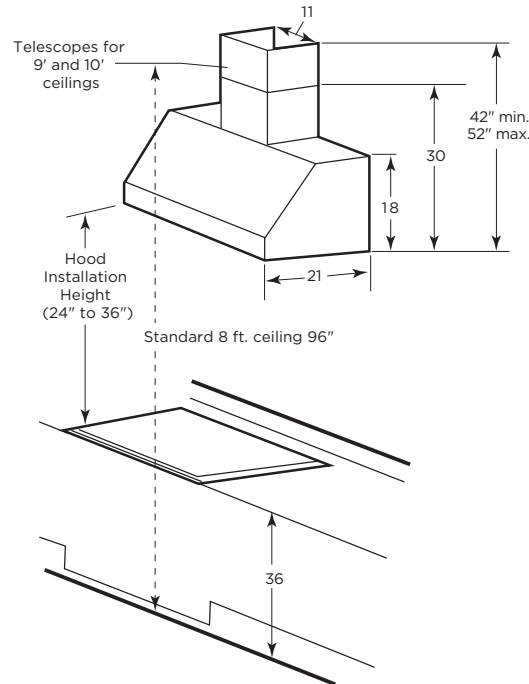

UVW93642P

36" Smart Designer Wall Mount Hood

DIMENSIONS AND INSTALLATION INFORMATION (IN INCHES)

INSTALLATION INFORMATION:

Before installing, consult Use & Care/installation instructions packed with product for current dimensional data.

OPTIONAL ACCESSORIES

CX8DC9SPSS - 8 (ft.) High Ceiling Duct Cover Kit

CX10DC9SPSS - 10 (ft.) High Ceiling Duct Cover Kit

CX12DC9SPSS - 12 (ft.) High Ceiling Duct Cover Kit

AMP RATING	
120V	TBD

For answers to your Monogram, Café™, GE Profile™ or GE Appliances product questions, visit our website at geappliances.com or call GE Answer Center® Service, 800.626.2000.

Specification Revised 8/23