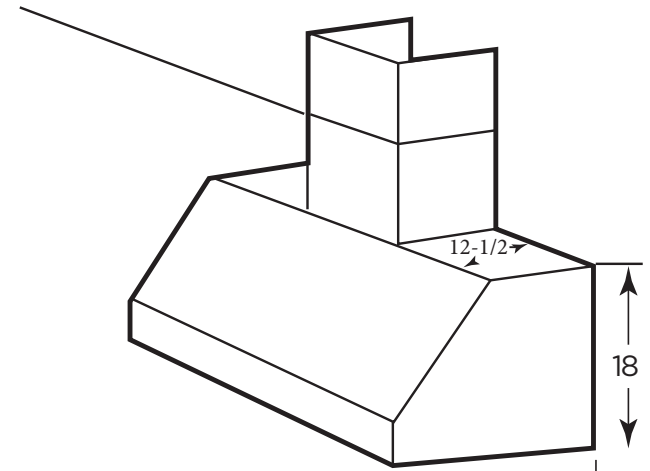

UVW93642P

36" Smart Designer Wall Mount Hood

DIMENSIONS AND INSTALLATION INFORMATION (IN INCHES)

INSTALLATION INFORMATION:

Before installing, consult Use & Care/installation instructions packed with product for current dimensional data.

OPTIONAL ACCESSORIES

CX8DC9SPSS - 8 (ft.) High Ceiling Duct Cover Kit

CX10DC9SPSS - 10 (ft.) High Ceiling Duct Cover Kit

CX12DC9SPSS - 12 (ft.) High Ceiling Duct Cover Kit

AMP RATING	
120V	TBD

For answers to your Monogram, Café™, GE Profile™ or GE Appliances product questions, visit our website at geappliances.com or call GE Answer Center® Service, 800.626.2000.

Specification Revised 8/23