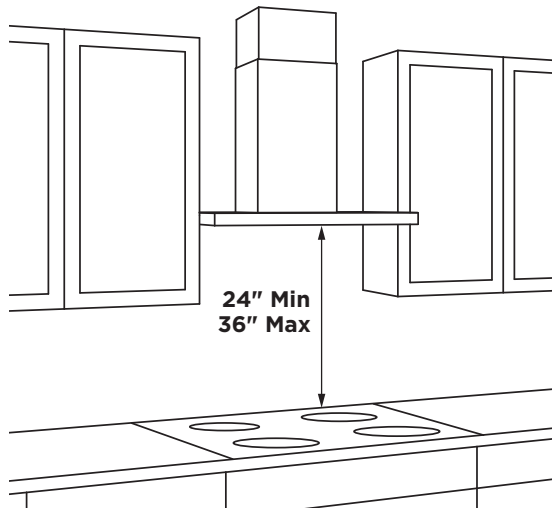

UVW93642P

36" Smart Designer Wall Mount Hood

DIMENSIONS AND INSTALLATION INFORMATION (IN INCHES)

INSTALLATION INFORMATION:

Before installing, consult Use & Care/installation instructions packed with product for current dimensional data.

OPTIONAL ACCESSORIES

CX8DC9SPSS - 8 (ft.) High Ceiling Duct Cover Kit

CX10DC9SPSS - 10 (ft.) High Ceiling Duct Cover Kit

CX12DC9SPSS - 12 (ft.) High Ceiling Duct Cover Kit

AMP RATING	
120V	TBD

For answers to your Monogram, Café™, GE Profile™ or GE Appliances product questions, visit our website at geappliances.com or call GE Answer Center® Service, 800.626.2000.