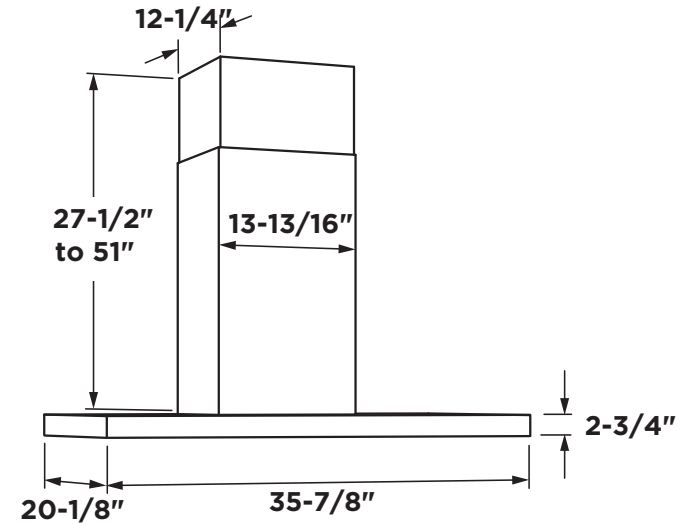

UVW9361SL/BL

36" WiFi Enabled Designer Wall Mount Hood w/Perimeter Venting

DIMENSIONS AND INSTALLATION INFORMATION (IN INCHES)

INSTALLATION INFORMATION:

Before installing, consult Use & Care/installation instructions packed with product for current dimensional data.

OPTIONAL ACCESSORIES

UX12DC9SLSS/BLTS - 12(ft.) Ceiling Duct Cover Kit
Max ceiling height installation with kit - 12'-0" (36" hood spacing)

UX14DC9SLSS/BLTS - 14(ft.) Ceiling Duct Cover Kit
Max ceiling height installation with kit - 14'-0"

UXCF91 - Charcoal Filter (needed if used in recirculation mode)

AMP RATING	
120V	TBD

36" models require a 36"-wide opening
*The supplied duct cover fits 7'-7" to 10'-6" ceiling heights
(12' ceiling height with optional high ceiling kit UX12DC9SLSS/UX12DCBLTS)
(14' ceiling height with optional high ceiling kit UX14DC9SLSS/UX14DCBLTS)