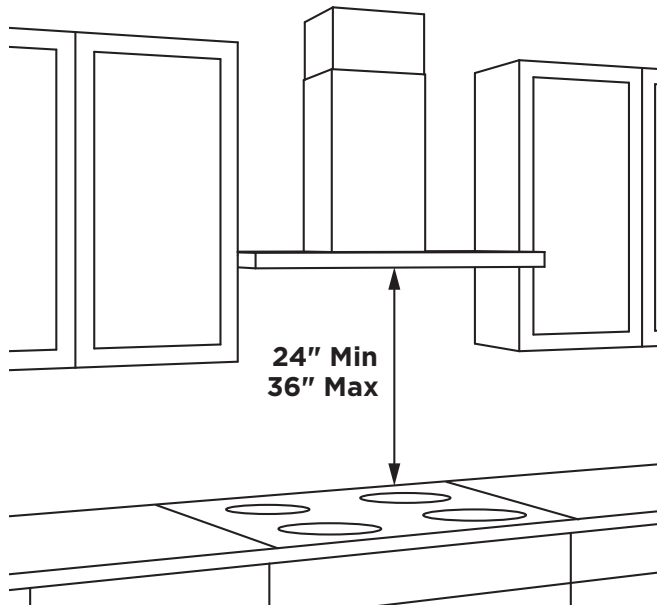

UVW9361SL/BL

36" WiFi Enabled Designer Wall Mount Hood w/Perimeter Venting

DIMENSIONS AND INSTALLATION INFORMATION (IN INCHES)

INSTALLATION INFORMATION:

Before installing, consult Use & Care/installation instructions packed with product for current dimensional data.

UXCF91 - Charcoal Filter (needed if used in recirculation mode)

AMP RATING	
120V	TBD

36" models require a 36"-wide opening
*The supplied duct cover fits 7'-7" to 10'-6" ceiling heights
(12' ceiling height with optional high ceiling kit UX12DC9SLSS/UX12DCBLTS)
(14' ceiling height with optional high ceiling kit UX14DC9SLSS/UX14DCBLTS)