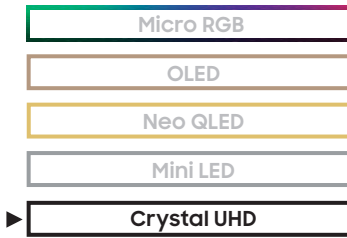

CLASS HIERARCHY

SIZE CLASS

98"	UN98U9000HFZA

This massive 4K TV uses its AI-powered processor to enhance low-res content, ensuring rich contrast and clear picture¹ on a supersized screen. Discover thousands of free streaming options, including 750+ subscription-free channels with Samsung TV Plus³.

PICTURE (PANEL)

- Display Type: LED
- Refresh Rate: 144 Hz
- Lighting Technology: Mega Contrast
- Display Resolution: 4K (3,840 x 2,160)
- Anti Reflection: N/A
- Viewing Angle: N/A
- Dimming Technology: Supreme UHD Dimming