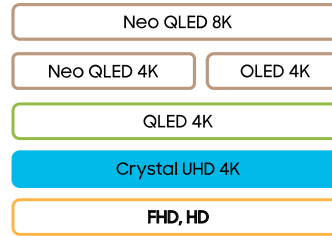

CLASS HIERARCHY

SIZE CLASS

85"	UN85U8000FFXZA
75"	UN75U8000FFXZA
70"	UN70U8000FFXZA
65"	UN65U8000FFXZA
58"	UN58U8000FFXZA
55"	UN55U8000FFXZA
50"	UN50U8000FFXZA
43"	UN43U8000FFXZA

With elegant metal housing, this essential 4K TV delivers an element of style along with a crisp and vibrant picture. Take advantage of more than 2700 free channels on Samsung TV Plus¹ and enjoy peace of mind as our proprietary triple-layer security protects your personal data².

MODELS

MODEL: UN58U8000F
ORDER CODE: UN58U8000FFXZA

SCREEN SIZE CLASS: 58"

SCREEN DIAGONAL MEASUREMENT: 57.5"

UPC CODE: 887276948928

COUNTRY OF ORIGIN: MEXICO

DIMENSIONS (INCHES W X H X D):

- TV WITHOUT STAND: 50.6 X 29.5 X 3
- TV WITH STAND (LOWEST): 50.6 X 31.5 X 8.7
- SHIPPING: 55.9 X 33.3 X 5.3
- STAND FOOTPRINT: 1 X 6.8 X 8.7

WARRANTY: [CLICK HERE](#)

MODEL: UN50U8000F
ORDER CODE: UN50U8000FFXZA

SCREEN SIZE CLASS: 50"

SCREEN DIAGONAL MEASUREMENT: 49.5"

UPC CODE: 887276948904

COUNTRY OF ORIGIN: MEXICO

DIMENSIONS (INCHES W X H X D):

SCREEN DIAGONAL MEASUREMENT: 54.6"

UPC CODE: 887276948911

COUNTRY OF ORIGIN: MEXICO

DIMENSIONS (INCHES W X H X D):

- TV WITHOUT STAND: 48.2 X 27.9 X 3
- TV WITH STAND (LOWEST): 48.2 X 29.9 X 7.8
- SHIPPING: 53.3 X 31.9 X 5
- STAND FOOTPRINT: 1 X 6.6 X 7.8