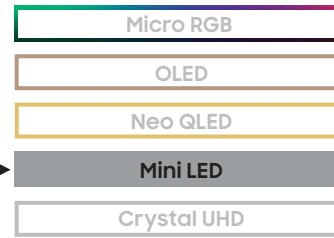

CLASS HIERARCHY

SIZE CLASS

100"	UN100M90HFZA

Samsung Vision AI

This super big TV enhances your content with its AI-powered processor for a bigger viewing experience, without the blur*. Discover thousands of free streaming options** and play your favorite video games on a TV that makes your content look larger-than-life.

TOP 10 KEY FEATURES

- | | |
|---|--|
| <ol style="list-style-type: none"> 1. Mini LED with AI Mode⁵ 2. Supersize Picture Enhancer²¹ 3. Pure Spectrum Color 4. Motion Xcelerator 144Hz¹ 5. Auto HDR Remastering | <ol style="list-style-type: none"> 6. NQ4 AI Gen2 Processor⁶ 7. 4K AI Upscaling⁵ 8. DLG 240Hz²¹ 9. AI Sound Controller 10. FreeSync™ Premium |
|---|--|

PICTURE (PANEL)

- Display Type: LED
- Refresh Rate: 144Hz (VRR Support)
- Lighting Technology: Mini LED
- Display Resolution: 4K (3,840 x 2,160)
- Anti Reflection: N/A
- Viewing Angle: N/A
- Dimming Technology: Supreme Mini LED Dimming⁷