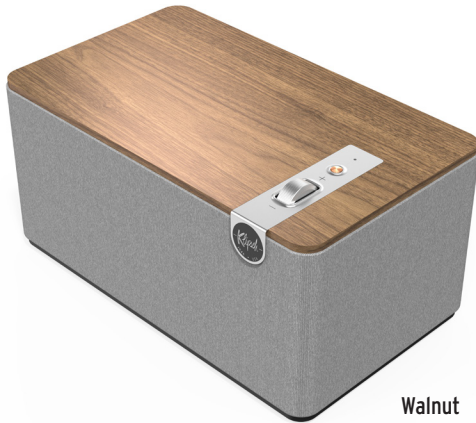

THE THREE PLUS

Klipsch
HERITAGE
WIRELESS

Walnut

Matte Black

THOUGHTFULLY DESIGNED, LUXE TOUCHES

Incorporating luxury materials such as real wood veneer and tactile switches and knobs, this Heritage Inspired tabletop speaker blends the acoustics and classic design legacy of Paul W. Klipsch with the latest technologies available today.

BIG SOUND, SLENDER FOOTPRINT

Don't let its size fool you - The Three Plus is a powerful 2.1 stereo system biamplified for audiophile resolution and professionally tuned by Klipsch acousticians to deliver a crystal-clear performance with great bass. Featuring two 2.25" full range drivers and a 5.25" high excursion woofer, you'll be surprised at the sound quality that comes from such a small package.

THE LATEST BLUETOOTH® TECH

Stream your favorite playlist or podcast with ease via Bluetooth® 5.3 wireless technology. Pairing is simple: just press and hold the source button on The Three Plus and select the device on your smartphone or tablet. Remembers up to 8 devices at once so the whole house can enjoy at the touch of a button.

USB-C FOR ULTIMATE CONNECTIVITY

Connect your favorite devices via USB-C for playback and reverse charging. It's also capable of powering a WiiM Mini to allow network streaming functionality.

OPTICAL PORT