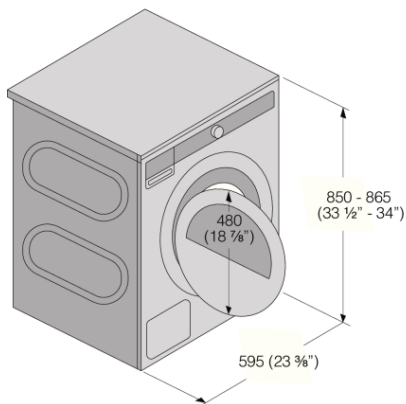

- Grounded plug
- Connecting cord with plug
- Connection rating: 7000 W
- Number of phases: 1
- Current: 30 A
- Frequency: 60 Hz
- Net weight: 99 lbs
- Marked for recycling
- ISO 14001

Dimensions

- Product dimensions (HxWxD): 33 7/16" x 23 7/16" x 30 1/4" (850 x 595 x 769 mm)
- Depth with door open: 51 3/8" (1305 mm)
- Cord length: 66 15/16" (1700 mm)
- Left + right + back

Logistic information

- Packaging dimensions: 36 1/4" x 25 3/16" x 33" (920 x 640 x 838 mm)
- Total weight of packaged product: 109 lbs
- Code: 586981
- EAN code: 3838782018305

Tumble Dryer/TD-85/USA