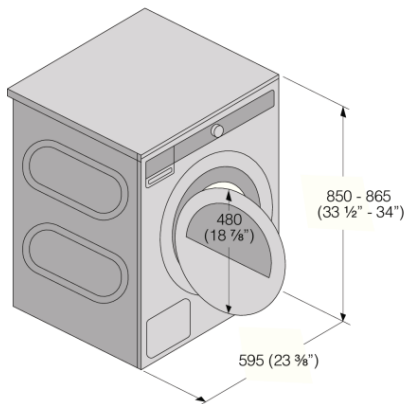

- Frequency: 60 Hz
- Net weight: 90 lbs
- Marked for recycling
- ISO 14001

Dimensions

- Product dimensions (HxWxD): 33 7/16" × 23 7/16" × 25 3/4" (850 × 595 × 654 mm)
- Depth with door open: 45 7/8" (1165 mm)
- Cord length: 66 15/16" (1700 mm)
- Left + right + back

Logistic information

- Packaging dimensions: 36 1/4" × 25 3/16" × 28 7/16" (920 × 640 × 723 mm)
- Total weight of packaged product: 100 lbs
- Code: 588175
- EAN code: 3838782018824

Measurements: millimetres / inches