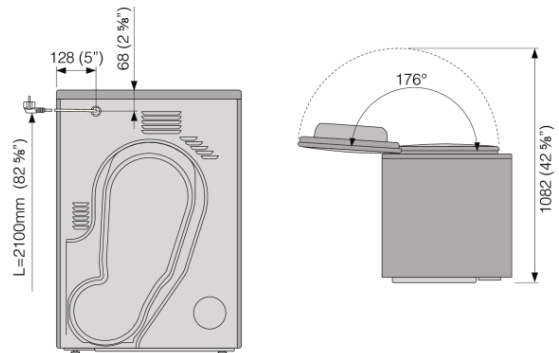

- Current: 30 A
- Frequency: 60 Hz
- Net weight: 101 lbs
- Marked for recycling
- ISO 14001

Dimensions

- Product dimensions (HxWxD): 33 7/16" × 23 7/16" × 25 3/4" (850 × 595 × 654 mm)
- Depth with door open: 45 7/8" (1165 mm)
- Cord length: 66 15/16" (1700 mm)

Logistic information

- Packaging dimensions: 36 1/4" × 25 3/16" × 28 7/16" (920 × 640 × 723 mm)
- Total weight of packaged product: 111 lbs
- Code: 588198
- EAN code: 3838782019081

Measurements: millimetres / inches