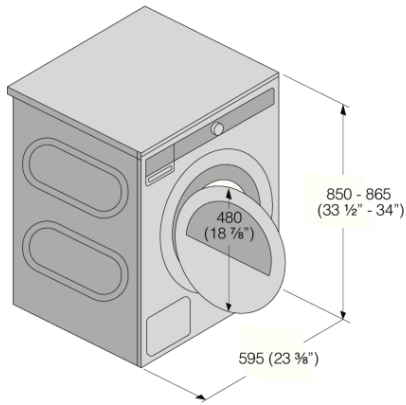

- Current: 30 A
- Frequency: 60 Hz
- Net weight: 101 lbs
- Marked for recycling
- ISO 14001

Dimensions

- Product dimensions (HxWxD): 33 7/16" × 23 7/16" × 25 3/4" (850 × 595 × 654 mm)
- Depth with door open: 45 7/8" (1165 mm)
- Cord length: 66 15/16" (1700 mm)

Logistic information

- Packaging dimensions: 36 1/4" × 25 3/16" × 28 7/16" (920 × 640 × 723 mm)
- Total weight of packaged product: 111 lbs
- Code: 588198
- EAN code: 3838782019081

Measurements: millimetres / inches