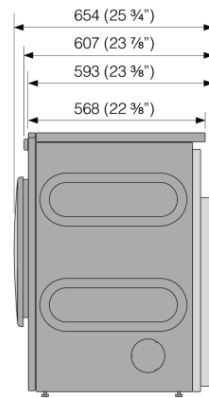

- Current: 30 A
- Frequency: 60 Hz
- Net weight: 101 lbs
- Marked for recycling
- ISO 14001

Dimensions

- Product dimensions (HxWxD): 33 7/16" × 23 7/16" × 25 3/4" (850 × 595 × 654 mm)
- Depth with door open: 45 7/8" (1165 mm)
- Cord length: 66 15/16" (1700 mm)

Logistic information

- Packaging dimensions: 36 1/4" × 25 3/16" × 28 7/16" (920 × 640 × 723 mm)
- Total weight of packaged product: 111 lbs
- Code: 588198
- EAN code: 3838782019081

Measurements: millimetres / inches