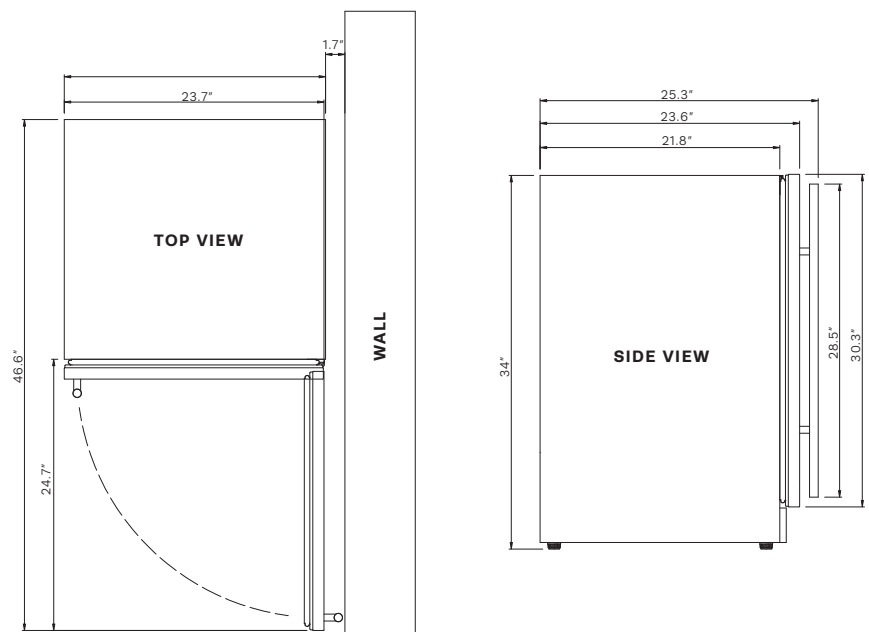

BENEFITS

Model #	SPRWC053D1SS
Capacity-Wine	Stores up to 51 bottles* of wine
Volume	5.3 cu. ft.
Temperature Range	41°F-64°F (5°C-18°C)
Noise	37.4 dB
Door Frame	Durable 304 grade stainless steel
Cabinet	Matte black textured steel
Interior Finish	Matte black
Door Style	Single door
Reversible Door Swing	Yes
Door Hinge	Hidden for flush fit installation
Door Glass	Low E, dual pane argon filled
Door Handle	Pro-style, 20% longer than previous model
Door Lock	Yes
Shelving	Pro-glide, anti-vibration 100% extension
Shelving Material	Natural wood with stainless steel trim
Wave Wine Storage	Yes
Lighting Option 1	On/Off with door opening
Lighting Option 2	On 100% illumination for 2 hours
Lighting Option 3	On 50% illumination for 2 hours
Light Colours	Choose between Arctic white or Azure blue
Controls	Digital seamless capacitive touch & EZ read panel set at 22.5 degree angle
Temperature Recall	Yes reverts to last set temperature after power out
Alarm	Yes, temperature and door ajar
Sabbath Mode	Yes

PRODUCT SPECIFICATIONS

UPC 067638024280

Unit Dimensions

Width 23.8" in.
Min. Height 34" in.
Max. Height 34.7" in.
Depth 23.8" in.

(DOES NOT INCLUDE HANDLE)

Installation

Gross Weight: 145.5 lbs.
Built-in under counter or free standing
Refrigerant: R600a
Size: Min 24" wide opening required

AC Power

115V, 60Hz at MAX 1.5A
Power cord length: 6.5 ft.

Platinum Warranty

2 year parts and labor coverage
In home service

*based on standard 750ml bordeaux style bottle