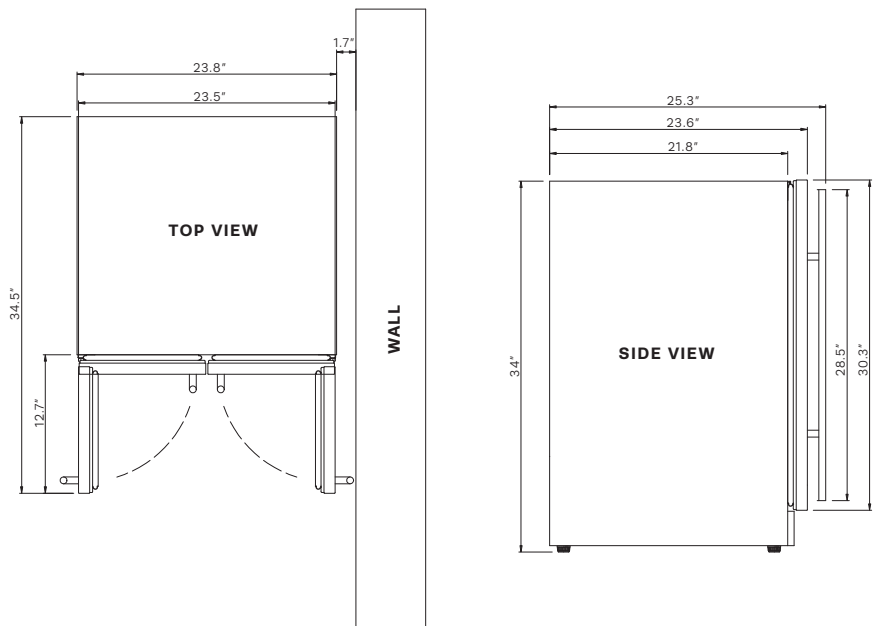

PRODUCT SPECIFICATIONS

UPC 067638024440

Unit Dimensions

Width 23.8" in.
Min. Height 34.1" in.
Max. Height 34.3" in.
Depth 23.7" in.

(DOES NOT INCLUDE HANDLE)

Installation

Gross Weight: 150 lbs.
Built-in under counter or free standing
Refrigerant: R600a
Size: Min 24" wide opening required

AC Power

115V, 60Hz at MAX 1.5A
Power cord length: 6.5 ft.

Platinum Warranty

2 year parts and labor coverage:
In home service

*based on standard 750ml bordeaux style bottle