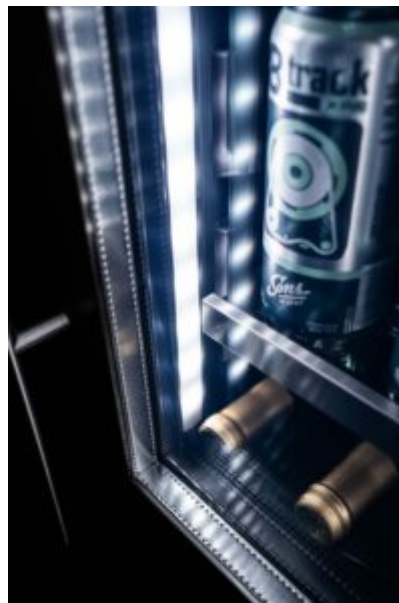

# Silhouette - 3.1 cu.ft Built-In Under Counter Beverage Center

## FEATURES

- Built-in beverage center stores up to 7 bottles of wine and up to 66 - 355mL Cans
- Temperature range: 34F - 50F (1C - 10C)
- Pro-vection cooling uses an always on whisper quiet fan to circulate the air to maintain an even temperature
- Digital thermostat with seamless capacitive touch controls
- Choose between 2 interior lighting colors: Arctic white or Azure blue
- Perimetrical LED lighting casts a warm glow and includes 4 lighting options
- Pro-glide: anti-vibration, full extension shelving
- Premium door design includes dual pane, Low-E Argon-filled glass
- Reversible door for left or right hand swing
- Integrated, hidden hinge
- Ergonomic handle is now 20% longer
- Temperature recall, Door ajar alarm, temperature alarm, sabbath mode
- Pro Security: integrated door lock
- Quiet operation 39 db
- 304 grade stainless steel