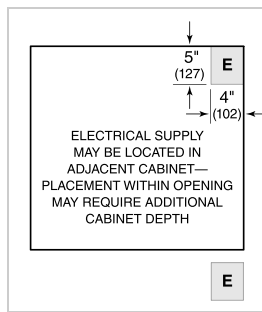

Model	SO3050CM/S
Dimensions	29 7/8"W x 28 1/2"H x 23"D
Oven 1 Interior Dimensions	25 1/4"W x 17 1/2"H x 19 7/8"D
Overall Capacity	5.1 cu. ft.
Usable Capacity	3.3 cu. ft.
Door Clearance	21 3/8"
Electrical Supply	grounded, 240/208 VAC, 60 Hz
Electrical Service	30 amp dedicated circuit
Conduit Length	4 Feet

**ELECTRICAL**

**NOTE:** Dimensions in parenthesis are in millimeters unless otherwise specified

**DIMENSIONS**

**STANDARD INSTALLATION**

TOP VIEW

SIDE VIEW

FRONT VIEW

**NOTE:** Location of electrical supply within opening may require additional cabinet depth.