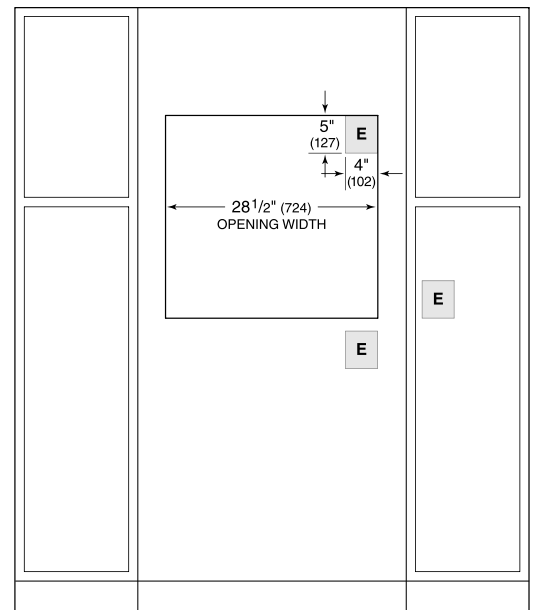

Model	SO3050CM/S
Dimensions	29 7/8"W x 28 1/2"H x 23"D
Oven 1 Interior Dimensions	25 1/4"W x 17 1/2"H x 19 7/8"D
Overall Capacity	5.1 cu. ft.
Usable Capacity	3.3 cu. ft.
Door Clearance	21 3/8"
Electrical Supply	grounded, 240/208 VAC, 60 Hz
Electrical Service	30 amp dedicated circuit
Conduit Length	4 Feet

**ELECTRICAL**

**NOTE:** Dimensions in parenthesis are in millimeters unless otherwise specified

**DIMENSIONS**

**STANDARD INSTALLATION**

TOP VIEW

SIDE VIEW

FRONT VIEW

**NOTE:** Location of electrical supply within opening may require additional cabinet depth.