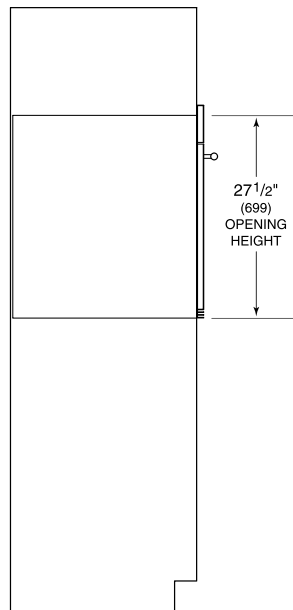

Model	SO3050CM/S
Dimensions	29 7/8"W x 28 1/2"H x 23"D
Oven 1 Interior Dimensions	25 1/4"W x 17 1/2"H x 19 7/8"D
Overall Capacity	5.1 cu. ft.
Usable Capacity	3.3 cu. ft.
Door Clearance	21 3/8"
Electrical Supply	grounded, 240/208 VAC, 60 Hz
Electrical Service	30 amp dedicated circuit
Conduit Length	4 Feet

**ELECTRICAL**

**NOTE:** Dimensions in parenthesis are in millimeters unless otherwise specified

**DIMENSIONS**

**STANDARD INSTALLATION**

TOP VIEW

SIDE VIEW

FRONT VIEW

**NOTE:** Location of electrical supply within opening may require additional cabinet depth.