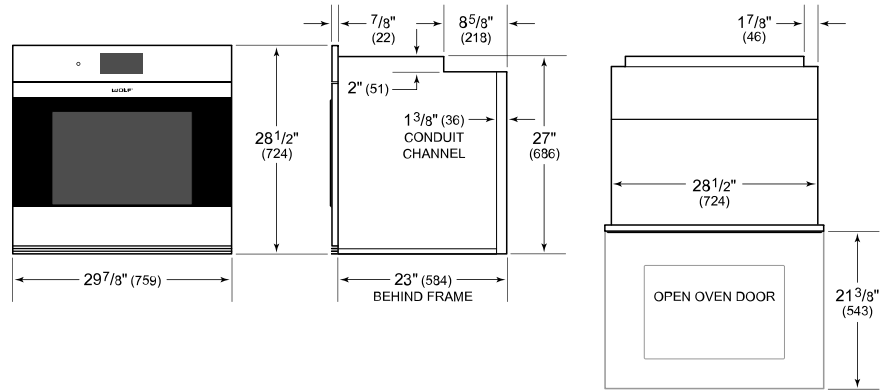

Model	SO3050CM/S
Dimensions	29 7/8"W x 28 1/2"H x 23"D
Oven 1 Interior Dimensions	25 1/4"W x 17 1/2"H x 19 7/8"D
Overall Capacity	5.1 cu. ft.
Usable Capacity	3.3 cu. ft.
Door Clearance	21 3/8"
Electrical Supply	grounded, 240/208 VAC, 60 Hz
Electrical Service	30 amp dedicated circuit
Conduit Length	4 Feet

**ELECTRICAL**

**NOTE:** Dimensions in parenthesis are in millimeters unless otherwise specified

**DIMENSIONS**

**STANDARD INSTALLATION**

TOP VIEW

SIDE VIEW

FRONT VIEW

**NOTE:** Location of electrical supply within opening may require additional cabinet depth.