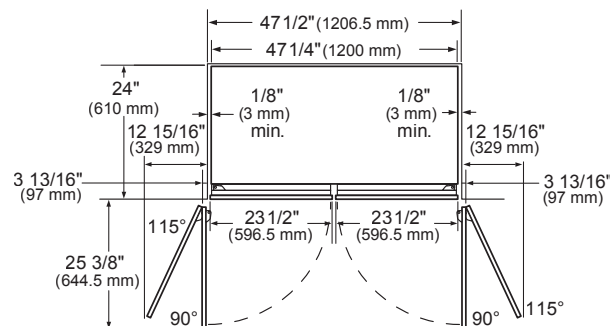

INSTALLATION CLEARANCES – FLUSH INSTALLATION

TOP VIEW

Notes

Door Swing Clearances – The installation must allow for clearances to adjacent walls or cabinets. This refrigerator is equipped with a 2-position door stop. The factory-set 115° door swing can be adjusted to 90° if clearance to adjacent cabinets or walls is restricted.

Door Handle Clearances – The pre-assembled unit uses a Stainless Steel Door Panel Kit w/Handles with the Brushed Aluminum Handles. The door handle clearance with door open 115° is 12 15/16" (329 mm).

Notes

Proud or Flush Installation

Refrigerator installs proud in a 24" deep cutout. The pre-assembled panel protrudes with 3/4".

With a 25" (635 mm) cutout depth, the front face of the refrigerator fits flush with 25" (635 mm) depth adjacent cabinets.

Electrical

A 115V, 60Hz., 15 amp power supply is required. An individual properly grounded branch circuit or circuit breaker is recommended. Install a properly grounded 3-prong electrical receptacle recessed into the back wall. Electrical must be located on rear wall as shown.

Note: GFI (ground fault interrupter) is not recommended.

Water Line

A cold water supply is required for automatic icemaker operation. Water pressure must be between 20 and 120 p.s.i.

Tubing should be long enough to extend to the front of the refrigerator. Allow enough tubing to accommodate a bend leading into the water line connection.

Water line can enter an opening through floor or back wall.

Install a shut-off valve between the icemaker water valve and cold water supply in the home.