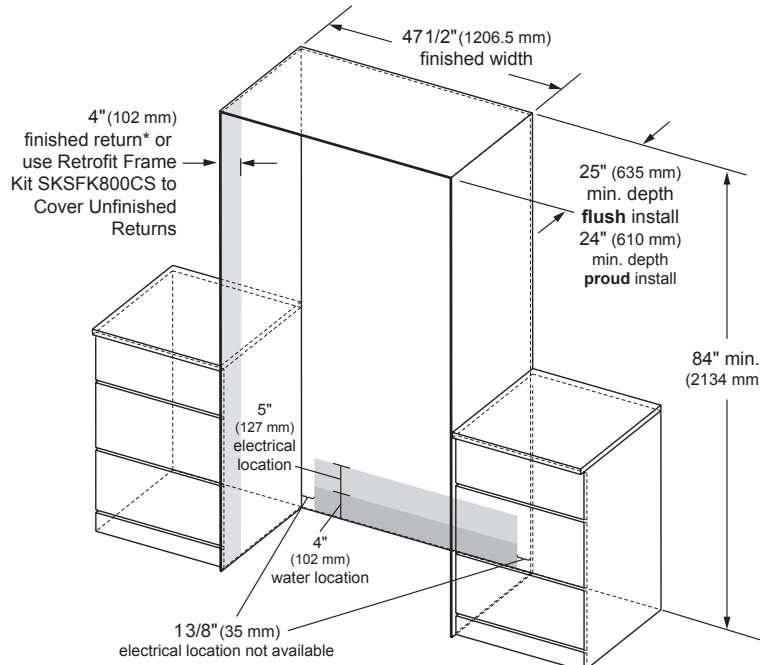

SKSFD4826SP

48-INCH BUILT-IN FRENCH DOOR REFRIGERATOR, PRE-ASSEMBLED, PROFESSIONAL DESIGN

CUTOUT DIMENSIONS – FLUSH AND PROUD INSTALLATION

*A minimum 4" (102 mm) finished return that matches the cabinet exterior is recommended on all sides and the top of the cutout opening. The shaded area will be visible after installation.