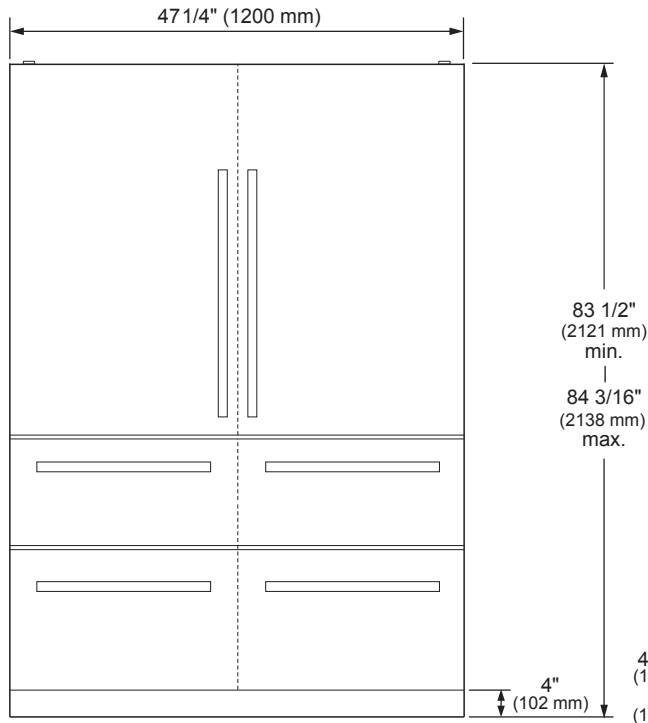

SKSFD4826SP

48-INCH BUILT-IN FRENCH DOOR REFRIGERATOR, PRE-ASSEMBLED, PROFESSIONAL DESIGN

OVERALL PRODUCT DIMENSIONS

FRONT VIEW