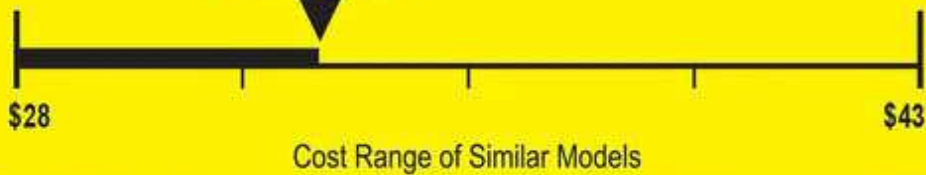

U.S. Government

Federal law prohibits removal of this label before consumer purchase.

ENERGYGUIDE

Dishwasher
Capacity: Standard

SIGNATURE KITCHEN SUITE

Models SKSDW241**
SKSDW24**P
SKSDW24***

Estimated Yearly Energy Cost (when used with an electric water heater)

\$33

The estimated yearly energy cost of this model was not available at the time the range was published.

238 kWh

Estimated Yearly Electricity Use

\$24

Estimated Yearly Energy Cost
(when used with a natural gas water heater)