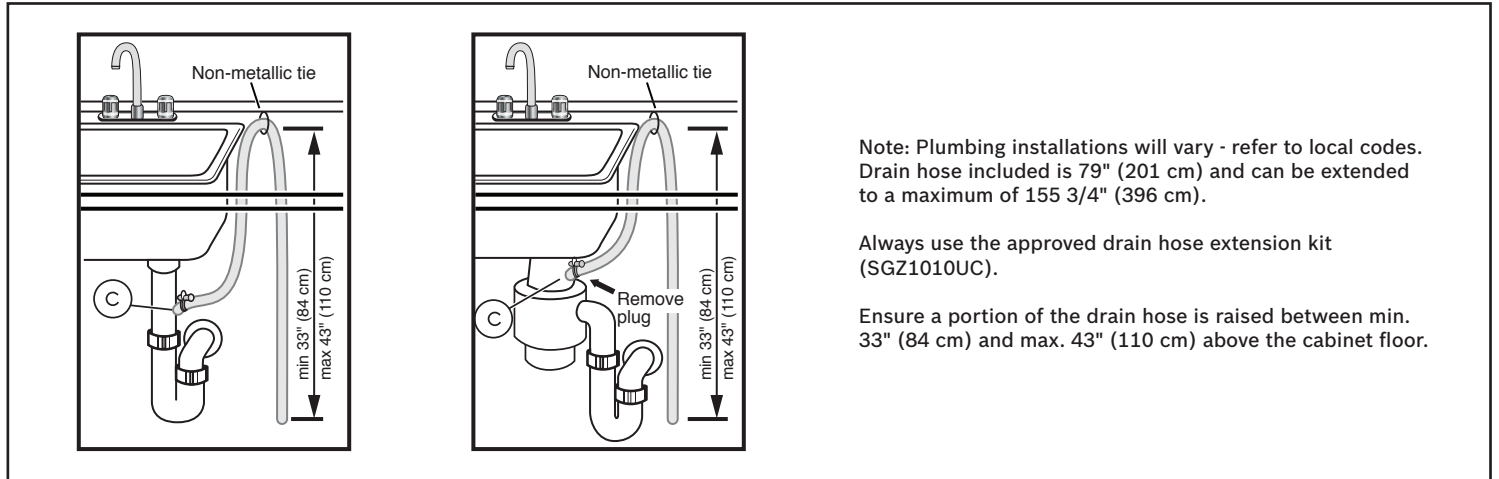

Notes: All height, width and depth dimensions are shown in inches. BSH reserves the absolute and unrestricted right to change product materials and specifications, at any time, without notice. Consult the product's installation instructions for final dimensional data and other details prior to making cutout.

24" Bar Handle Dishwasher

800 Series – Stainless Steel SHX78CM5N

BOSCH

Invented for life

Installation Details

Accessories: To purchase Bosch accessories, cleaners & parts please visit www.bosch-home.com/us/store or call 1-800-944-2904 (Mon to Fri 5 am to 6 pm PST, Sat 6 am to 3 pm PST).