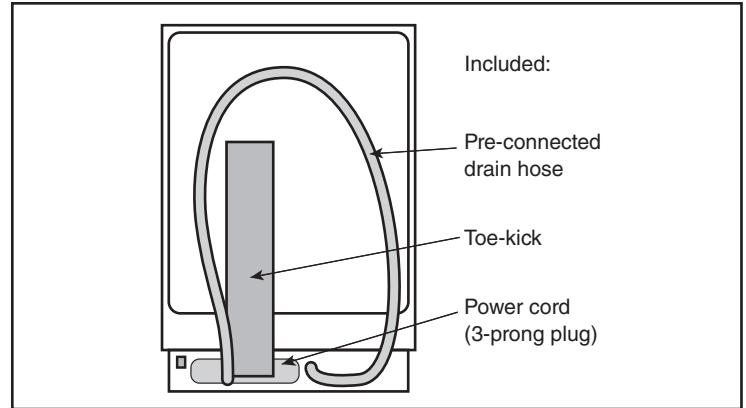

Notes: All height, width and depth dimensions are shown in inches. BSH reserves the absolute and unrestricted right to change product materials and specifications, at any time, without notice. Consult the product's installation instructions for final dimensional data and other details prior to making cutout.

24" Bar Handle Dishwasher

800 Series – Stainless Steel SHX78CM5N

BOSCH

Invented for life

Installation Details

Accessories: To purchase Bosch accessories, cleaners & parts please visit www.bosch-home.com/us/store or call 1-800-944-2904 (Mon to Fri 5 am to 6 pm PST, Sat 6 am to 3 pm PST).