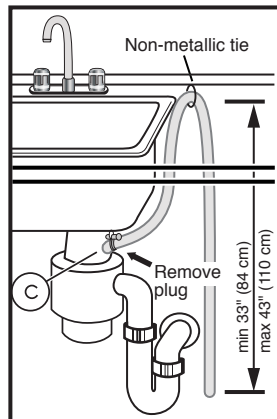

Notes: All height, width and depth dimensions are shown in inches. BSH reserves the absolute and unrestricted right to change product materials and specifications, at any time, without notice. Consult the product's installation instructions for final dimensional data and other details prior to making cutout.

24" Recessed Handle Dishwasher

300 Series – Black SHE53C86N

BOSCH
Invented for life

Installation Details

Note: Plumbing installations will vary - refer to local codes. Drain hose included is 79" (201 cm) and can be extended to a maximum of 155 3/4" (396 cm).