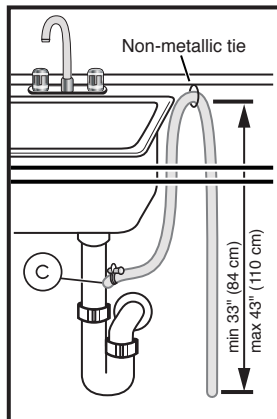

Notes: All height, width and depth dimensions are shown in inches. BSH reserves the absolute and unrestricted right to change product materials and specifications, at any time, without notice. Consult the product's installation instructions for final dimensional data and other details prior to making cutout.

24" Recessed Handle Dishwasher

300 Series – Black SHE53C86N

BOSCH
Invented for life

Installation Details

Note: Plumbing installations will vary - refer to local codes. Drain hose included is 79" (201 cm) and can be extended to a maximum of 155 3/4" (396 cm).