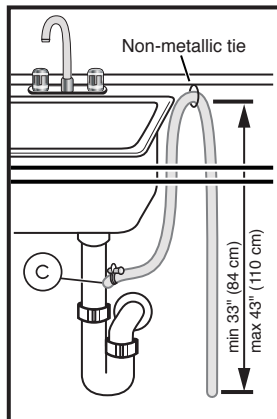

Notes: All height, width and depth dimensions are shown in inches. BSH reserves the absolute and unrestricted right to change product materials and specifications, at any time, without notice. Consult the product's installation instructions for final dimensional data and other details prior to making cutout.

24" Recessed Handle Dishwasher

300 Series – Stainless Steel SHE53C85N

BOSCH
Invented for life

Installation Details

Note: Plumbing installations will vary - refer to local codes. Drain hose included is 79" (201 cm) and can be extended to a maximum of 155 3/4" (396 cm).