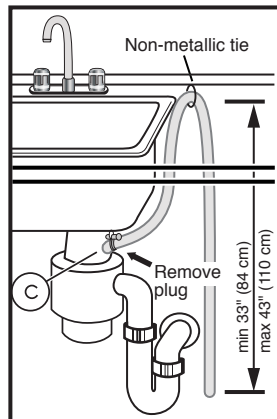

Notes: All height, width and depth dimensions are shown in inches. BSH reserves the absolute and unrestricted right to change product materials and specifications, at any time, without notice. Consult the product's installation instructions for final dimensional data and other details prior to making cutout.

24" Recessed Handle Dishwasher

300 Series – Stainless Steel SHE53C85N

BOSCH
Invented for life

Installation Details

Note: Plumbing installations will vary - refer to local codes. Drain hose included is 79" (201 cm) and can be extended to a maximum of 155 3/4" (396 cm).