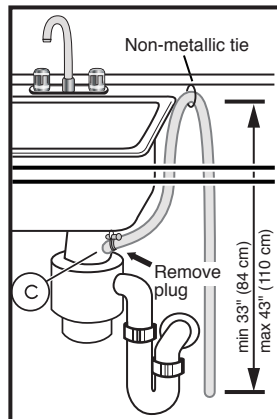

Notes: All height, width and depth dimensions are shown in inches. BSH reserves the absolute and unrestricted right to change product materials and specifications, at any time, without notice. Consult the product's installation instructions for final dimensional data and other details prior to making cutout.

24" Recessed Handle Dishwasher

300 Series – White SHE53C82N

BOSCH
Invented for life

Installation Details

Note: Plumbing installations will vary - refer to local codes. Drain hose included is 79" (201 cm) and can be extended to a maximum of 155 3/4" (396 cm).