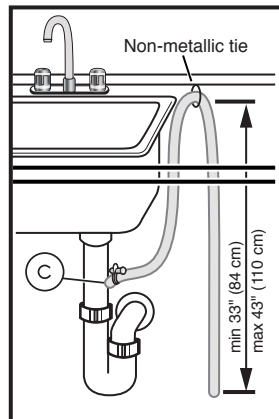

Notes: All height, width and depth dimensions are shown in inches. BSH reserves the absolute and unrestricted right to change product materials and specifications, at any time, without notice. Consult the product's installation instructions for final dimensional data and other details prior to making cutout.

24" Recessed Handle Dishwasher

300 Series – White SHE53C82N

BOSCH
Invented for life

Installation Details

Note: Plumbing installations will vary - refer to local codes. Drain hose included is 79" (201 cm) and can be extended to a maximum of 155 3/4" (396 cm).