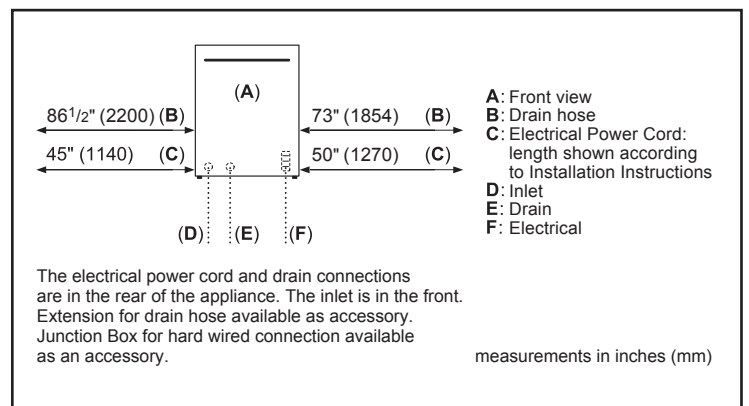

24" Recessed Handle Dishwasher

100 Series – White SHE3AEM2N

Installation Details

Accessories: To purchase Bosch accessories, cleaners & parts please visit www.bosch-home.com/us/store or call 1-800-944-2904 (Mon to Fri 5 am to 6 pm PST, Sat 6 am to 3 pm PST).

Notes: All height, width and depth dimensions are shown in inches. BSH reserves the absolute and unrestricted right to change product materials and specifications, at any time, without notice. Consult the product's installation instructions for final dimensional data and other details prior to making cutout.

Warranties: Please see Use & Care manual or Bosch website for statement of limited warranty.

For more information on our entire line of products, go to www.bosch-home.com/us or call 1-800-944-2904

© BSH Home Appliances Corporation. All rights reserved. Bosch is a registered trademark of Robert Bosch GmbH.