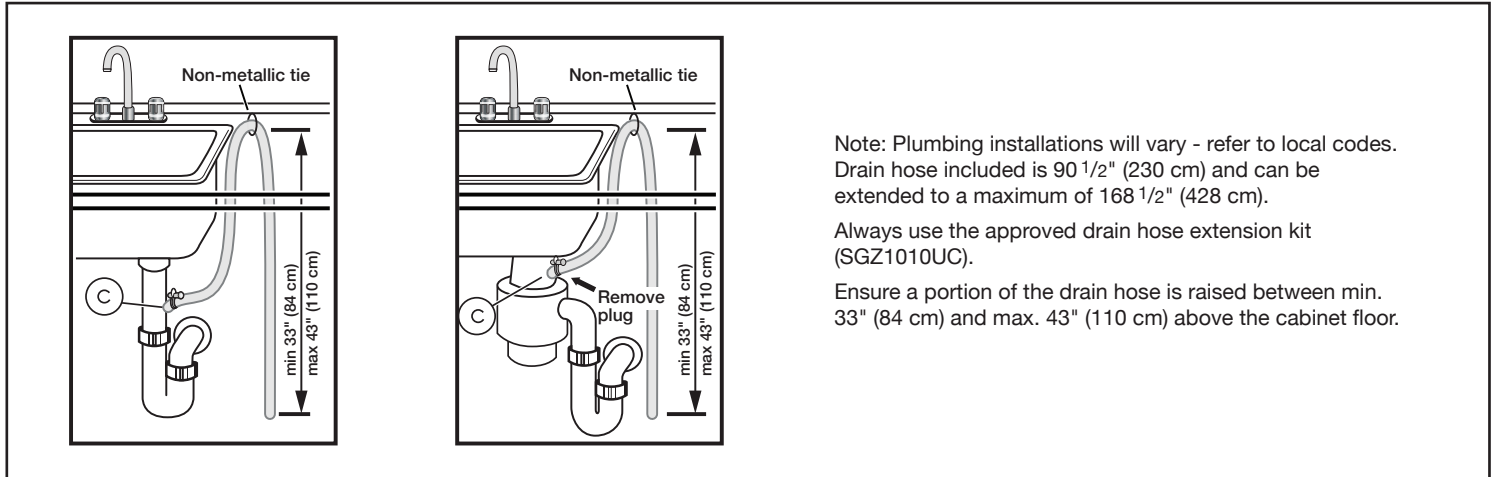

Notes: All height, width and depth dimensions are shown in inches. BSH reserves the absolute and unrestricted right to change product materials and specifications, at any time, without notice. Consult the product's installation instructions for final dimensional data and other details prior to making cutout.

24" Recessed Handle Dishwasher

100 Series – White SHE3AEM2N

BOSCH

Invented for life

Installation Details

Accessories: To purchase Bosch accessories, cleaners & parts please visit www.bosch-home.com/us/store or call 1-800-944-2904 (Mon to Fri 5 am to 6 pm PST, Sat 6 am to 3 pm PST).