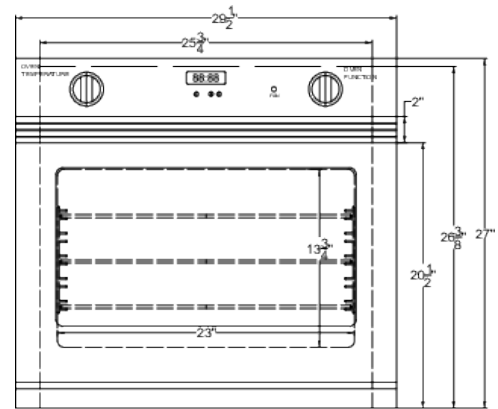

Made in Italy for Summit

Stainless steel front with pro style handle

Product Features:

30" wide gas wall oven	Deluxe design for wall installation in 26 5/8" H x 28" W x 24" D cutouts
Made in Italy	Designed and manufactured in Italy for Summit
Stainless steel construction	Professional style built to last with brushed stainless steel construction on the door and manifold
Professional handle	Solid tube handle in brushed stainless steel for a luxury look and strong grip
LP convertible	Unit comes set for natural gas but ships with an LP kit for easy conversion to propane connections
Large oven window	Extra wide glass window provides a full view of your cooking
Interior light	Stays on during the bake and broil process so you can observe your cooking progress at a glance
Convection function	Interior fan option offers more even convection heating, ideal for faster defrosting large dishes. Combine with the bake or broil function
Broil function	Broiler is located inside main cavity and can be accessed easily with its knob control

SGWOGD30 Specifications:

Overview	
Height of Cabinet	27.0" (69 cm)
Width	29.5" (75 cm)
Depth	22.63" (57 cm)
Depth with Handle	24.63" (63 cm)
Depth with door at 90°	39.75" (101 cm)
Capacity	3.0 cu.ft. (85 L)
Door	Stainless Steel
Cabinet	Stainless Steel
US Electrical Safety	ETL
Canadian Electrical Safety	ETL-C
Amps	15.0
Voltage/Frequency	115 V AC/60 Hz
Weight	144.0 lbs. (65 kg)
Parts & Labor Warranty	1 Year
UPC	761101064819
Gas Wolloven	
Ignition	Spark
LP Convertible	Yes
Oven Capacity	3.0
Controls	Dial
Oven Light	Yes
Cooking Timer	Yes
Cleaning Type	Manual
Oven Rack Qty	3
Oven Window	Yes
Interior Height	13.75" (35 cm)
Interior Width	23.0" (58 cm)
Interior Depth	16.0" (41 cm)
Cutout Height	26.63" (68 cm)
Cutout Width	28.0" (71 cm)
Cutout Depth	24.0" (61 cm)

TOP VIEW

FRONT VIEW
GLASS WINDOW