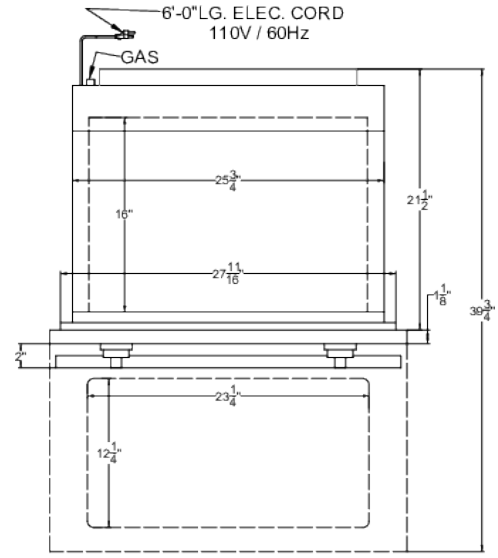

Made in Italy for Summit

Stainless steel front with pro style handle

Product Features:

30" wide gas wall oven	Deluxe design for wall installation in 26 5/8" H x 28" W x 24" D cutouts
Made in Italy	Designed and manufactured in Italy for Summit
Stainless steel construction	Professional style built to last with brushed stainless steel construction on the door and manifold
Professional handle	Solid tube handle in brushed stainless steel for a luxury look and strong grip
LP convertible	Unit comes set for natural gas but ships with an LP kit for easy conversion to propane connections
Large oven window	Extra wide glass window provides a full view of your cooking
Interior light	Stays on during the bake and broil process so you can observe your cooking progress at a glance
Convection function	Interior fan option offers more even convection heating, ideal for faster defrosting large dishes. Combine with the bake or broil function
Broil function	Broiler is located inside main cavity and can be accessed easily with its knob control

SGWOGD30 Specifications:

Overview	
Height of Cabinet	27.0" (69 cm)
Width	29.5" (75 cm)
Depth	22.63" (57 cm)
Depth with Handle	24.63" (63 cm)
Depth with door at 90°	39.75" (101 cm)
Capacity	3.0 cu.ft. (85 L)
Door	Stainless Steel
Cabinet	Stainless Steel
US Electrical Safety	ETL
Canadian Electrical Safety	ETL-C
Amps	15.0
Voltage/Frequency	115 V AC/60 Hz
Weight	144.0 lbs. (65 kg)
Parts & Labor Warranty	1 Year
UPC	761101064819
Gas Wolloven	
Ignition	Spark
LP Convertible	Yes
Oven Capacity	3.0
Controls	Dial
Oven Light	Yes
Cooking Timer	Yes
Cleaning Type	Manual
Oven Rack Qty	3
Oven Window	Yes
Interior Height	13.75" (35 cm)
Interior Width	23.0" (58 cm)
Interior Depth	16.0" (41 cm)
Cutout Height	26.63" (68 cm)
Cutout Width	28.0" (71 cm)
Cutout Depth	24.0" (61 cm)