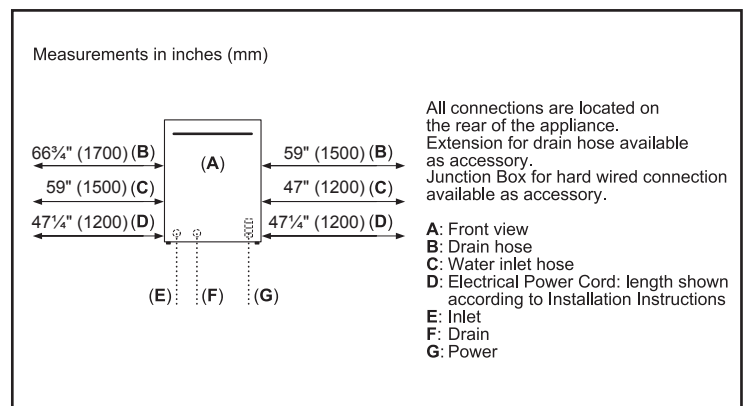

24" Custom Panel ADA-compliant Dishwasher

800 Series – Custom Panel SGV78C53UC

Installation Details

Accessories: To purchase Bosch accessories, cleaners & parts please visit www.bosch-home.com/us/store or call 1-800-944-2904 (Mon to Fri 5 am to 6 pm PST, Sat 6 am to 3 pm PST).

Notes: All height, width and depth dimensions are shown in inches. BSH reserves the absolute and unrestricted right to change product materials and specifications, at any time, without notice. Consult the product's installation instructions for final dimensional data and other details prior to making cutout.

Warranties: Please see Use & Care manual or Bosch website for statement of limited warranty.

For more information on our entire line of products, go to www.bosch-home.com/us or call 1-800-944-2904

© BSH Home Appliances Corporation. All rights reserved. Bosch is a registered trademark of Robert Bosch GmbH.