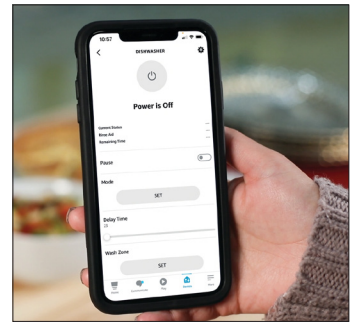

The powerful and versatile features of this premium dishwasher give you more than peace of mind. The Sharp SDW6888JS also gives you peace and quiet at a serene 42dB, with the Brushless DC motor technology. Balance and Harmony. Exceptional Quality. The SDW6888JS Stainless Steel Dishwasher from Sharp.

Adaptive Option Indication using the back lit control panel shows you available options for each washing cycle

The SDW6888JS features remote operations by Alexa voice commands with the Amazon Alexa app