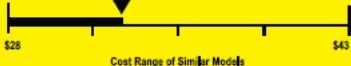

ENERGYGUIDE

Dishwasher
Capacity: Standard

Sharp Electronics Corporation
Models SDW5888JS

Estimated Yearly Energy Cost (when used with an electric water heater)

$33