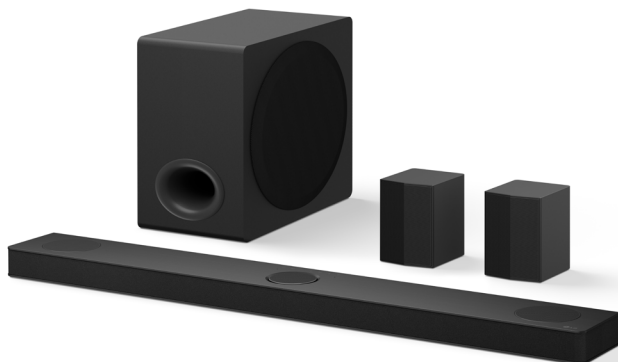

S80TR

LG 5.1.3 ch. Soundbar with Wireless Dolby Atmos and Rear Speakers

5.1.3 ch.

Rear Surround Speakers Included

Dolby Atmos & DTS:X

WOW Orchestra

WOWCAST Built-in with Wireless Dolby Atmos

HDMI eARC

4K, Dolby Vision & HDR10 Passthrough

Multi-Platform Support (Alexa, Google Assistant, Chromecast,

Apple AirPlay 2, Spotify Connect)

KEY FEATURES

PRODUCT INFO

PRODUCT HIGHLIGHTS

Dolby Atmos	Yes
DTS:X	Yes
High Resolution Audio	Up to 24bit/96kHz
24-bit Upsampling	Yes
4K Passthrough (HDCP 2.3)	Yes
Group Play Mode	Yes (Google Home)
Chromecast Supported	Yes
Bluetooth Streaming	Yes
Works with the Google Assistant	Yes
Amazon Alexa Supported	Yes
Spotify Connect Supported	Yes
Tidal Connect Supported	Yes
Apple AirPlay 2 Supported	Yes
USB Playback	Yes
Dolby Vision & HDR10 Passthrough	Yes
HDMI eARC	Yes
AI Room Calibration	Yes
Sound Bar Mode Control	Yes
TV Sound Mode Share	Yes
WOW Orchestra	Yes
WOW Interface	Yes
WOWCAST Built-in	Yes

GENERAL

Channels	5.1.3 ch.
Number of Speaker Units	11

CONVENIENCE

Smartphone Remote App (iOS/Android)	iOS / Android OS
Easy Setup with BLE	Yes
Auto Volume Leveler	Yes (In App)
HDMI Audio Return Channel (ARC)	Yes
HDMI Audio Return Channel (eARC)	Yes
Dynamic Range Control	Yes (In App)
Firmware Over-the-air (FOTA)	Yes
Night Mode	Yes
LCD Display	Yes
Auto-Dimmer (On/Off) Remote / App	Yes
Auto Power (On/Off) Remote / App	Yes / Yes
Auto Power (On/Off) Bluetooth (LG TV) / Optical	No / Yes
Customize EQ Remote / App	Yes / Yes
Night Time Mode (On/Off) Remote / App	Yes / Yes

Surround (On / Off) Remote / App	Yes / Yes
USB Host / Charge	Yes / No
LG Sound Mode Share	Yes
WOW Interface	Yes

SOUND MODES

AI SOUND PRO	Yes
Standard	Yes
Music	Yes
Cinema	Yes
Clear Voice Pro	Yes
Bass Blast	Yes
Bass Blast +	Yes
Sports	Yes
Game	Yes
DTS:X	Yes
Dolby Atmos	Yes