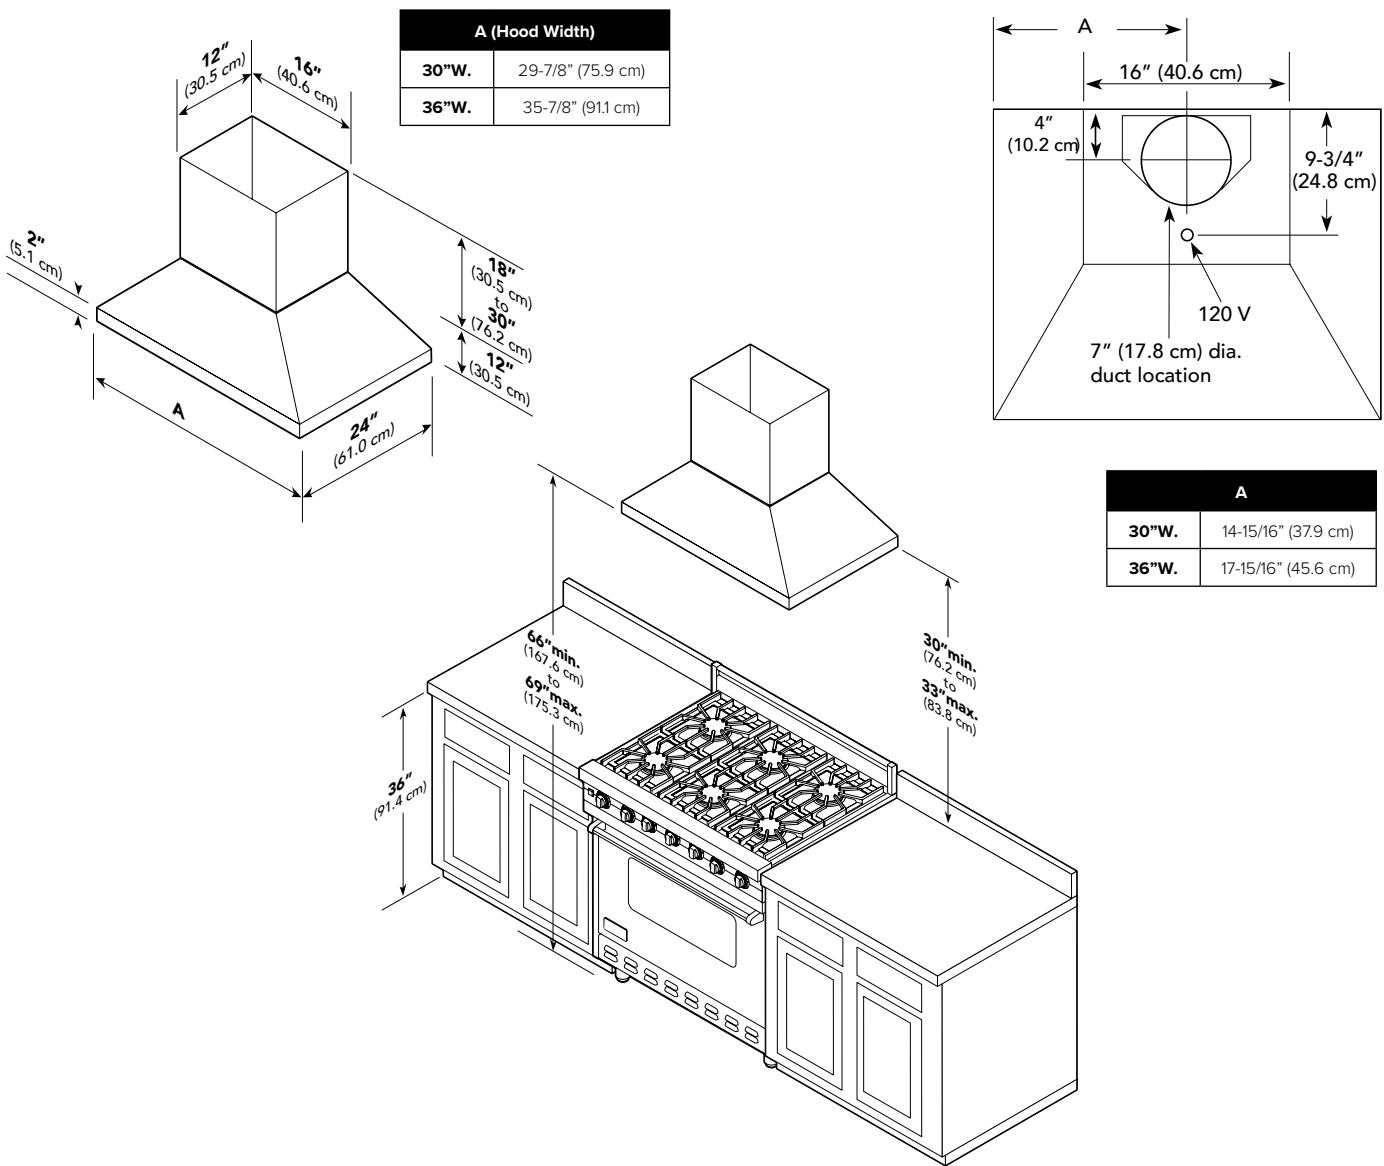

Please do not prepare installation from brochure data only. See installation instructions for important clearance/installation information.

A (Hood Width)	
30"W.	29-7/8" (75.9 cm)
36"W.	35-7/8" (91.1 cm)