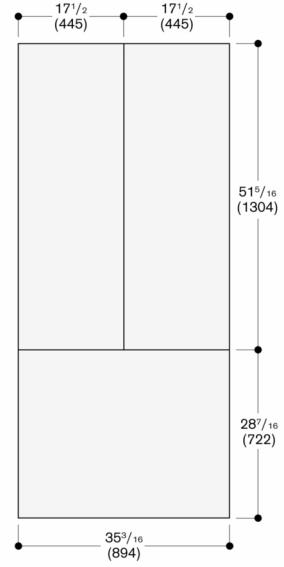

RVA428922

Door Vario cooling Expressive series

RVA428922

- Dark brushed stainless steel door panels, handleless.
 - For RY 497, panel thickness 19 mm.
 - Dark brushed stainless steel door panels, handleless.
- For RY 497, panel thickness 19 mm.

Niche width 900 mm

The door panel thickness is 19 mm

The maximum door panel dimensions are based on a clearance of 3 mm, based on a single niche

Measurements in mm

Niche width 35.5" (900 mm)

The door panel thickness is 3/4" (19 mm)

The maximum door panel dimensions are based on a clearance of 1/8" (3 mm), based on a single niche

Measurements in inches (mm)