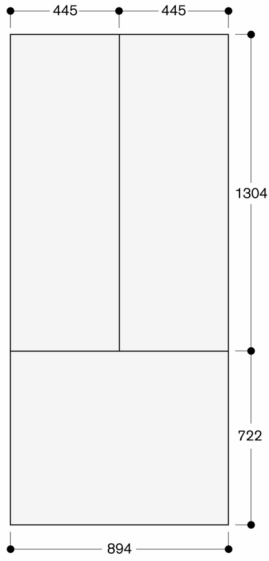

RVA428922

Door Vario cooling Expressive series

RVA428922

- Dark brushed stainless steel door panels, handleless.
 - For RY 497, panel thickness 19 mm.
 - Dark brushed stainless steel door panels, handleless.
- For RY 497, panel thickness 19 mm.

Niche width 900 mm

The door panel thickness is 19 mm

The maximum door panel dimensions are based on a clearance of 3 mm, based on a single niche

Measurements in mm

Niche width 35.5" (900 mm)

The door panel thickness is 3/4" (19 mm)

The maximum door panel dimensions are based on a clearance of 1/8" (3 mm), based on a single niche

Measurements in inches (mm)