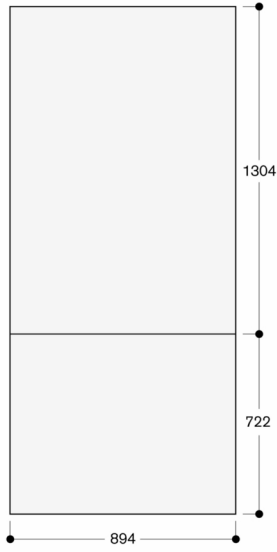

RVA428920

Door panel Vario cooling Expressive series

RVA428920

- Dark brushed stainless steel door panels, handleless.
 - For RVB 497, panel thickness 19 mm.
 - Dark brushed stainless steel door panels, handleless.
- For RVB 497, panel thickness 19 mm.

Niche width 900 mm

The door panel thickness is 19 mm

The maximum door panel dimensions are based on a clearance of 3 mm, based on a single niche

Measurements in mm

Niche width 35.5" (900 mm)

The door panel thickness is 3/4" (19 mm)

The maximum door panel dimensions are based on a clearance of 1/8" (3 mm), based on a single niche

Measurements in inches (mm)