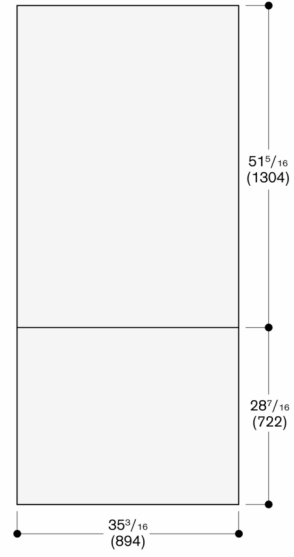

RVA428920

Door panel Vario cooling Expressive series

RVA428920

- Dark brushed stainless steel door panels, handleless.
 - For RVB 497, panel thickness 19 mm.
 - Dark brushed stainless steel door panels, handleless.
- For RVB 497, panel thickness 19 mm.

Niche width 900 mm

The door panel thickness is 19 mm

The maximum door panel dimensions are based on a clearance of 3 mm, based on a single niche

Measurements in mm

Niche width 35.5" (900 mm)

The door panel thickness is 3/4" (19 mm)

The maximum door panel dimensions are based on a clearance of 1/8" (3 mm), based on a single niche

Measurements in inches (mm)