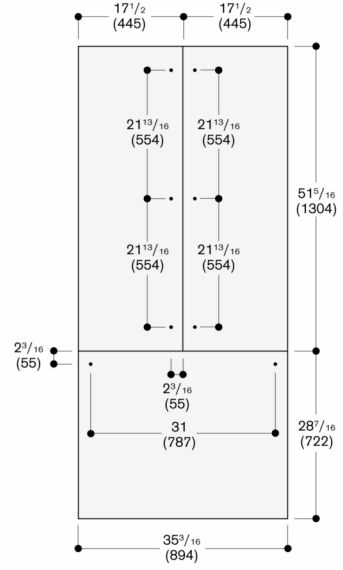

RVA421922

Door Vario cooling Expressive series

RVA421922

- Dark brushed stainless steel door panels with handles.
 - For RY 497, panel thickness 19 mm.
 - Dark brushed stainless steel door panels with handles.
- For RY 497, panel thickness 19 mm.

Niche width 900 mm

The door panel thickness is 19 mm

The maximum door panel dimensions are based on a clearance of 3 mm, based on a single niche

Measurements in mm

Niche width 35.5" (900 mm)

The door panel thickness is 3/4" (19 mm)

The maximum door panel dimensions are based on a clearance of 1/8" (3 mm), based on a single niche

Measurements in inches (mm)