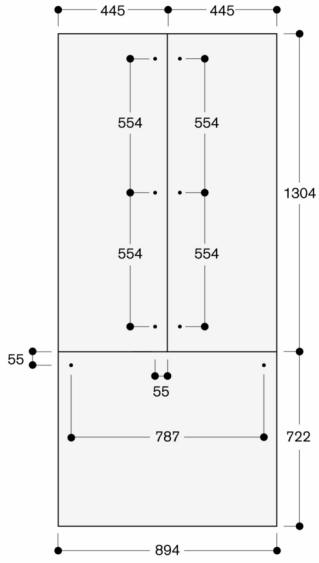

RVA421922

Door Vario cooling Expressive series

RVA421922

- Dark brushed stainless steel door panels with handles.
 - For RY 497, panel thickness 19 mm.
 - Dark brushed stainless steel door panels with handles.
- For RY 497, panel thickness 19 mm.

Niche width 900 mm

The door panel thickness is 19 mm

The maximum door panel dimensions are based on a clearance of 3 mm, based on a single niche

Measurements in mm

Niche width 35.5" (900 mm)

The door panel thickness is 3/4" (19 mm)

The maximum door panel dimensions are based on a clearance of 1/8" (3 mm), based on a single niche

Measurements in inches (mm)