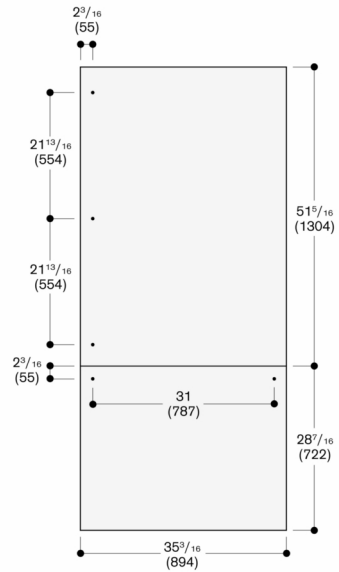

RVA421920

Door panel Vario cooling Expressive series

RVA421920

- Dark brushed stainless steel door panels with handles.
- For RVB 497, panel thickness 19 mm.
- Dark brushed stainless steel door panels with handles.

For RVB 497, panel thickness 19 mm.

Niche width 900 mm

The door panel thickness is 19 mm

The maximum door panel dimensions are based on a clearance of 3 mm, based on a single niche

Measurements in mm

Niche width 35.5" (900 mm)

The door panel thickness is 3/4" (19 mm)

The maximum door panel dimensions are based on a clearance of 1/8" (3 mm), based on a single niche

Measurements in inches (mm)