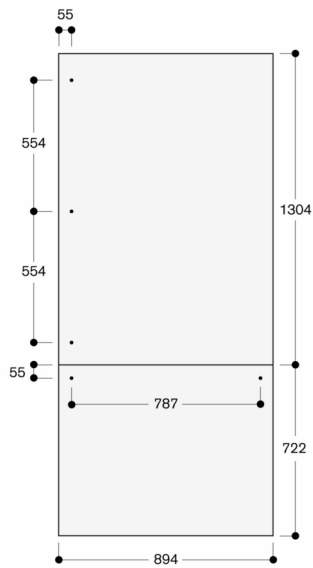

RVA421920

Door panel Vario cooling Expressive series

RVA421920

- Dark brushed stainless steel door panels with handles.
- For RVB 497, panel thickness 19 mm.
- Dark brushed stainless steel door panels with handles.

For RVB 497, panel thickness 19 mm.

Niche width 900 mm

The door panel thickness is 19 mm

The maximum door panel dimensions are based on a clearance of 3 mm, based on a single niche

Measurements in mm

Niche width 35.5" (900 mm)

The door panel thickness is 3/4" (19 mm)

The maximum door panel dimensions are based on a clearance of 1/8" (3 mm), based on a single niche

Measurements in inches (mm)