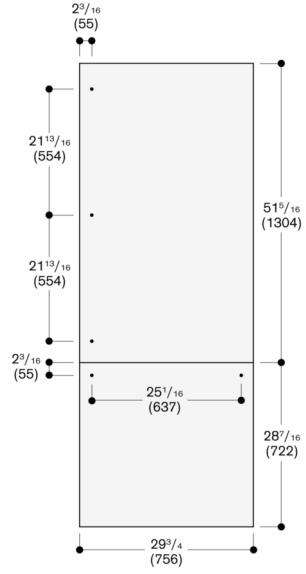

RVA421720

Door panel Vario cooling Expressive series

RVA421720

- Dark brushed stainless steel door panels with handles.
- For RVB 477, panel thickness 19 mm.
- Dark brushed stainless steel door panels with handles.

For RVB 477, panel thickness 19 mm.

Niche width 762 mm

The door panel thickness is 19 mm

The maximum door panel dimensions are based on a clearance of 3 mm, based on a single niche

Measurements in mm

Niche width 30" (762 mm)

The door panel thickness is 3/4" (19 mm)

The maximum door panel dimensions are based on a clearance of 1/8" (3 mm), based on a single niche

Measurements in inches (mm)