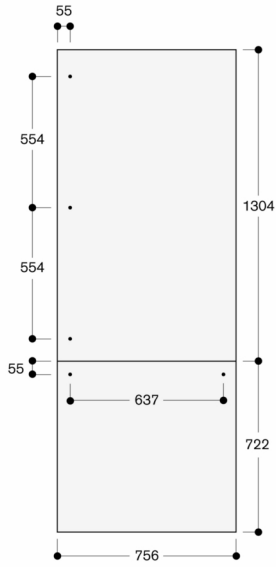

RVA421720

Door panel Vario cooling Expressive series

RVA421720

- Dark brushed stainless steel door panels with handles.
- For RVB 477, panel thickness 19 mm.
- Dark brushed stainless steel door panels with handles.

For RVB 477, panel thickness 19 mm.

Niche width 762 mm

The door panel thickness is 19 mm

The maximum door panel dimensions are based on a clearance of 3 mm, based on a single niche

Measurements in mm

Niche width 30" (762 mm)

The door panel thickness is 3/4" (19 mm)

The maximum door panel dimensions are based on a clearance of 1/8" (3 mm), based on a single niche

Measurements in inches (mm)