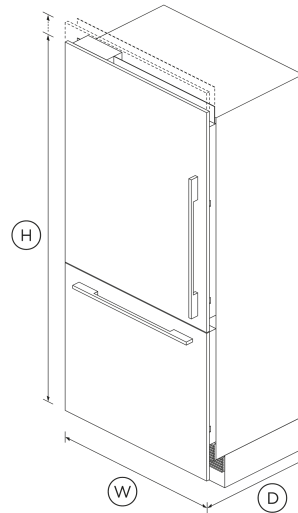

36" Series 7 Integrated Refrigerator Freezer, Ice

Series 7 | Integrated

Panel Ready | Left hinge

Choose a roomy refrigerator with ice maker. Fits flush with your custom cabinetry or with our stainless steel panels.

- Can be fitted for a height of 80 or 84 inches

DIMENSIONS

Height	79 13/16 "
Width	35 1/16 "
Depth	23 3/4 "

FEATURES & BENEFITS

ACTIVESMART™ FOODCARE

ActiveSmart™ Foodcare learns how you live. It's the technology that understands how you use your fridge and adjusts the temperature, airflow and humidity inside to help keep food fresher for longer.